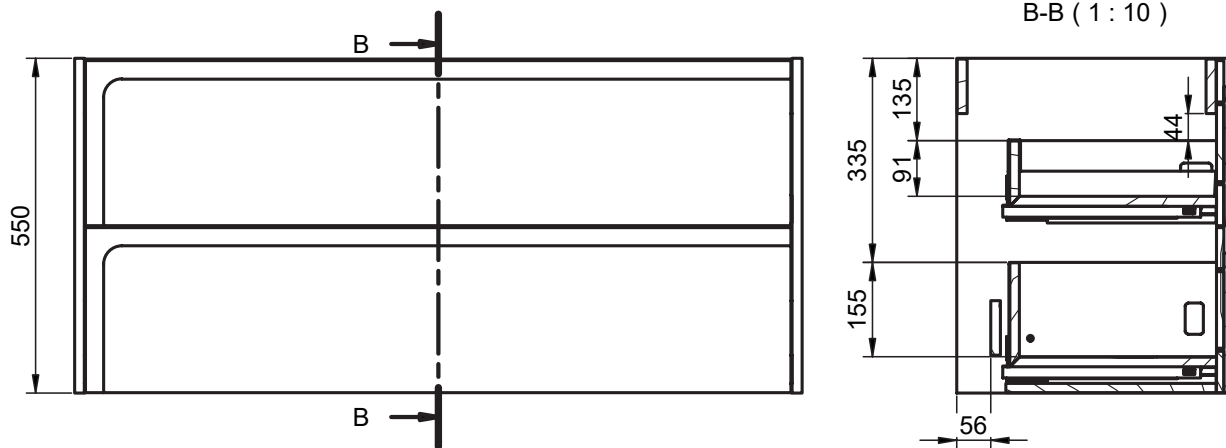

Mueble 2 cajones / 2 drawers vanity · 120cm der/R