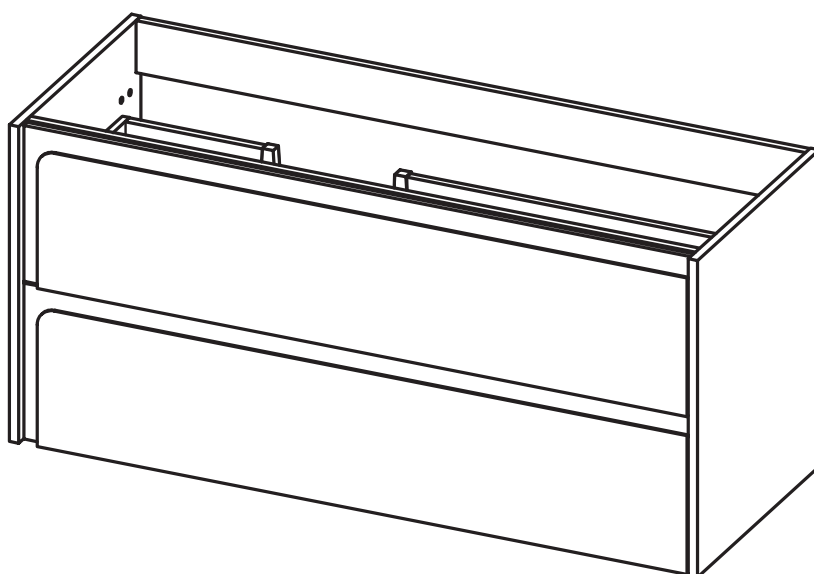

Mueble 2 cajones / 2 drawers vanity - 120cm izq/L