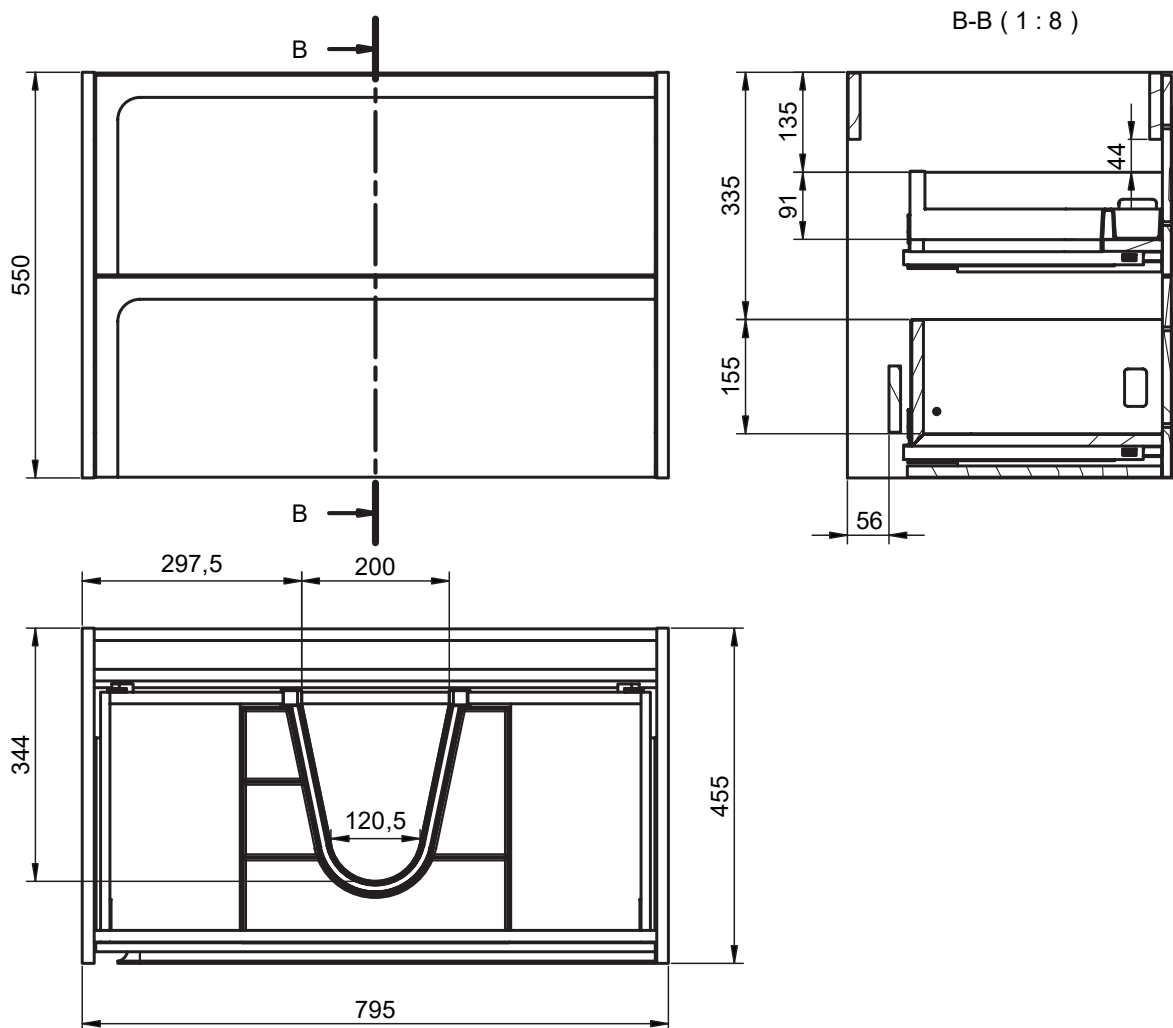

Mueble 2 cajones / 2 drawers vanity - 80cm