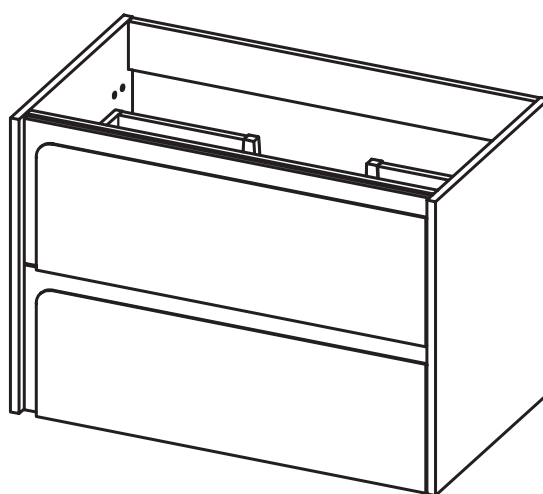

Mueble 2 cajones / 2 drawers vanity - 80cm