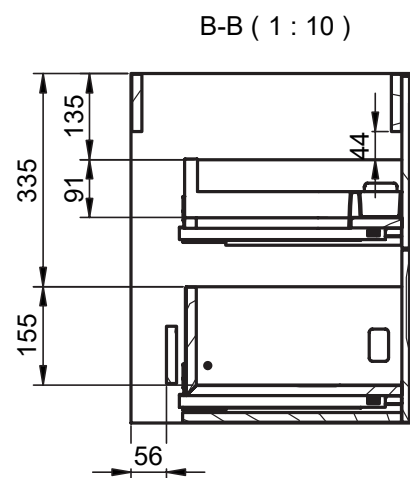

Mueble 2 cajones / 2 drawers vanity · 100cm der/R