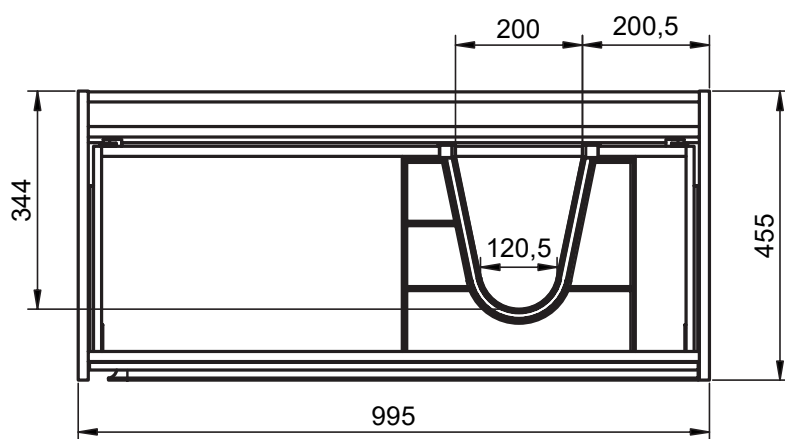

Mueble 2 cajones / 2 drawers vanity · 100cm der/R