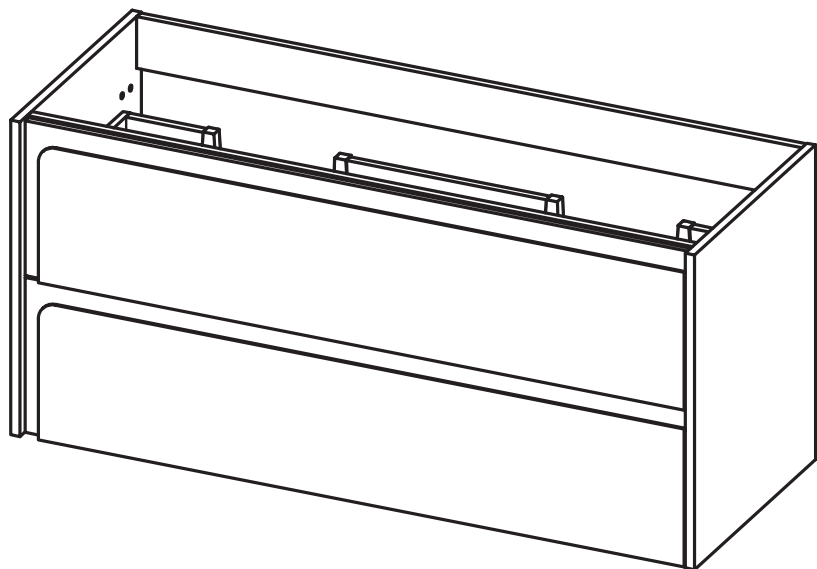

Mueble 2 cajones / 2 drawers vanity · 120cm 2s/twin