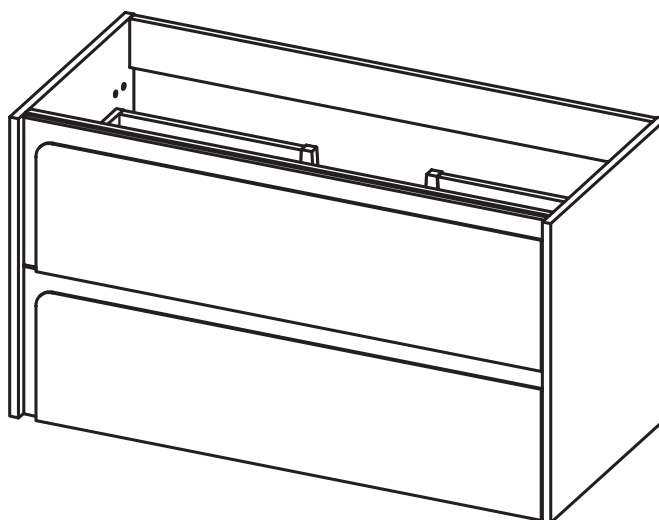

Mueble 2 cajones / 2 drawers vanity - 100cm