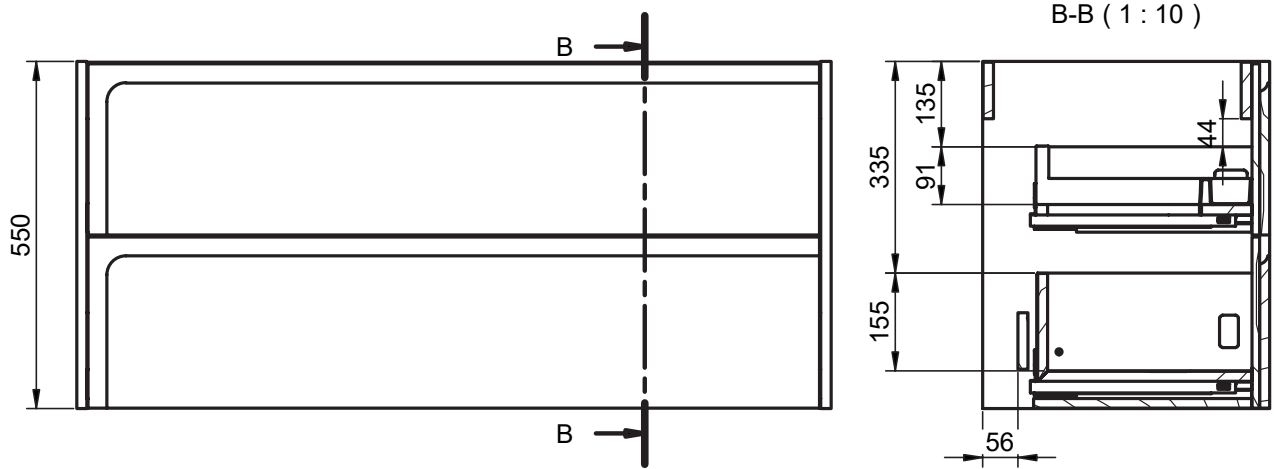

Mueble 2 cajones / 2 drawers vanity · 120cm 2s/twin