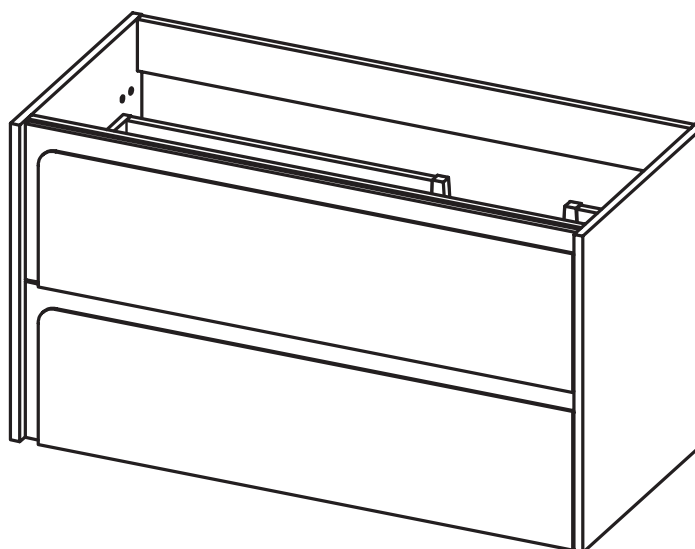

Mueble 2 cajones / 2 drawers vanity · 100cm der/R