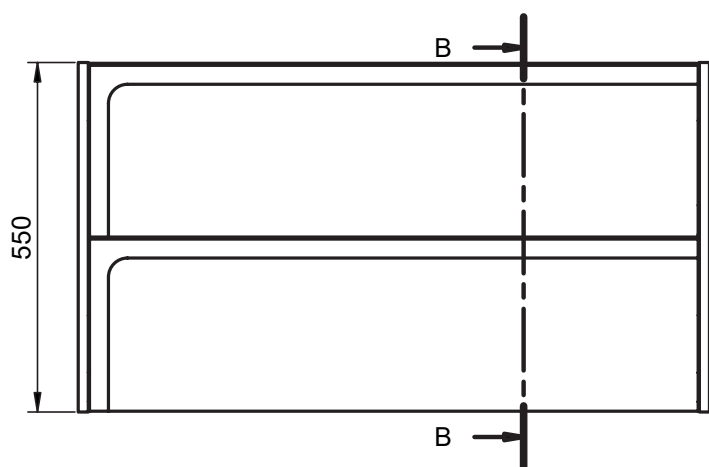

Mueble 2 cajones / 2 drawers vanity · 100cm der/R