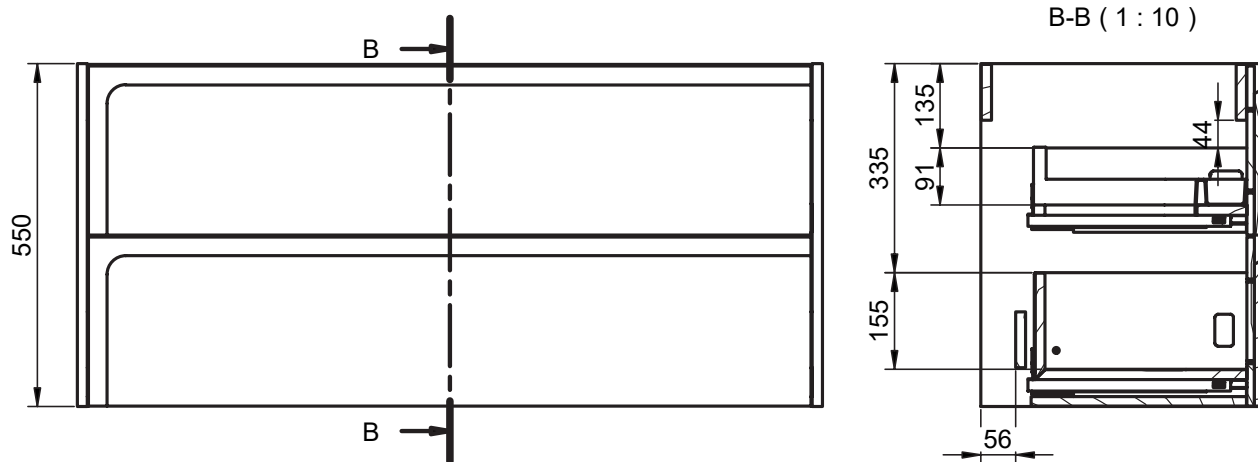

Mueble 2 cajones / 2 drawers vanity - 120cm