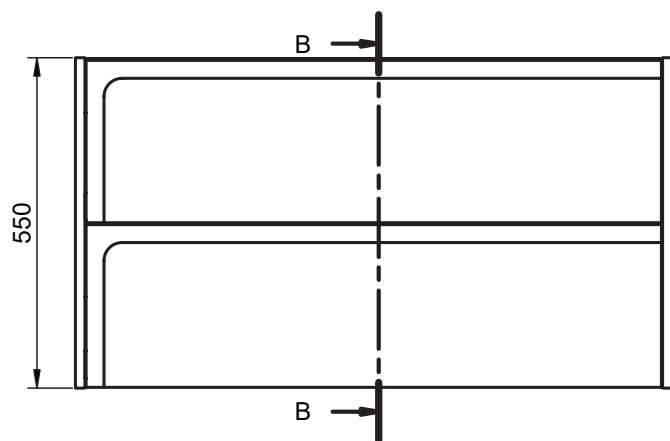

Mueble 2 cajones / 2 drawers vanity - 100cm