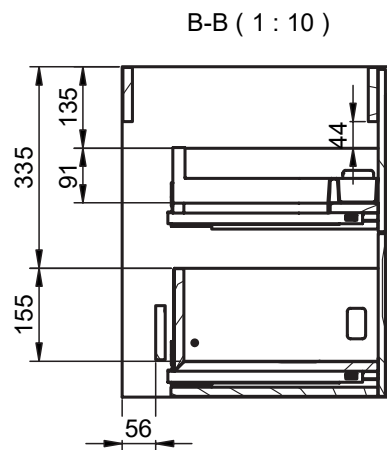

Mueble 2 cajones / 2 drawers vanity - 100cm