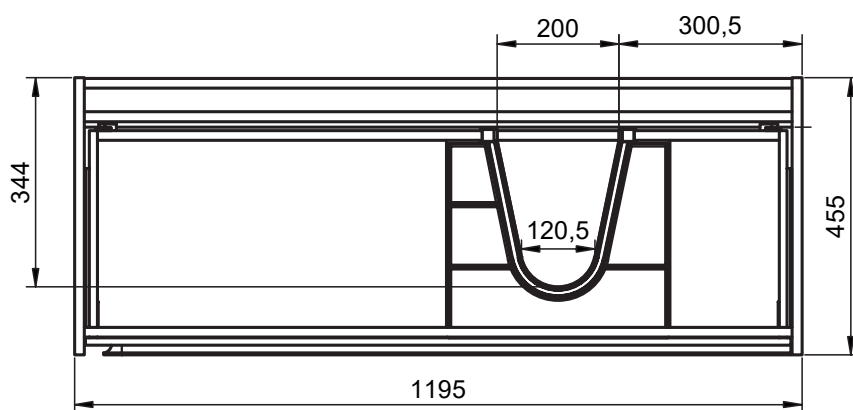

Mueble 2 cajones / 2 drawers vanity · 120cm der/R