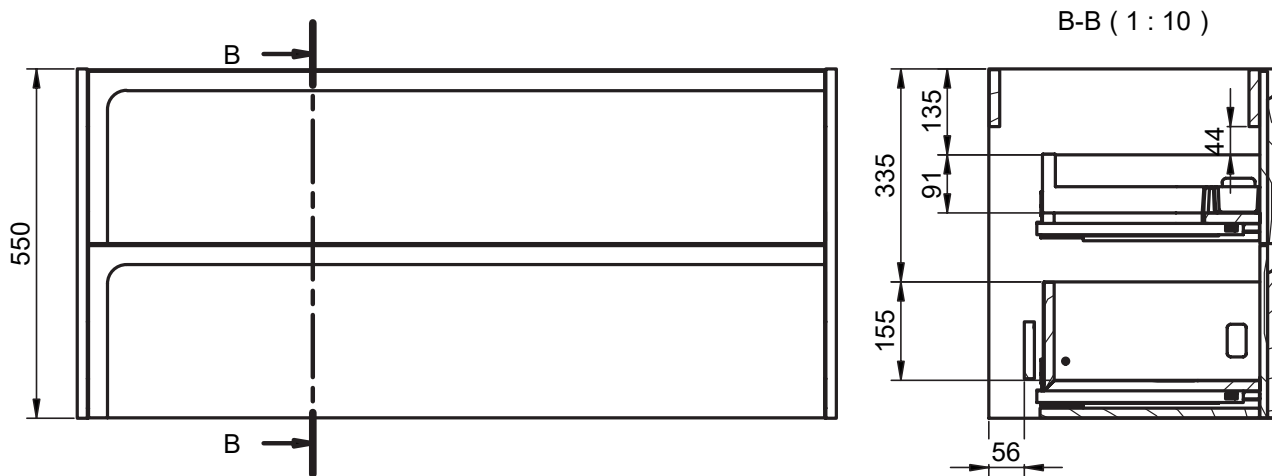

Mueble 2 cajones / 2 drawers vanity - 120cm izq/L