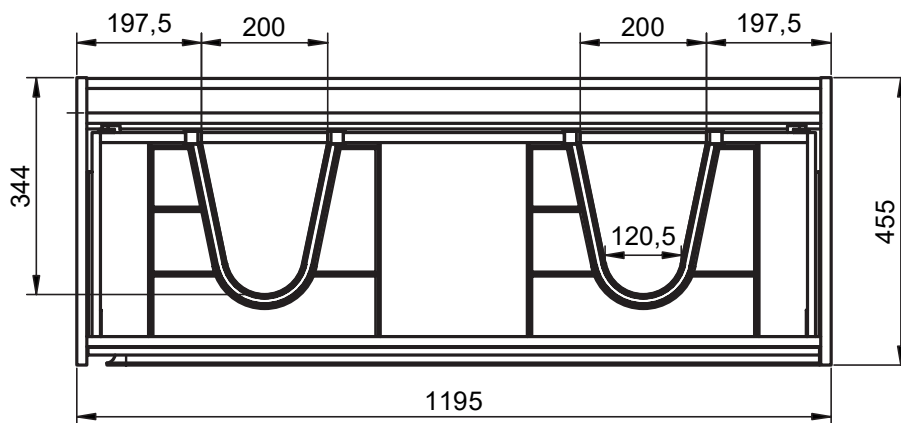

Mueble 2 cajones / 2 drawers vanity · 120cm 2s/twin