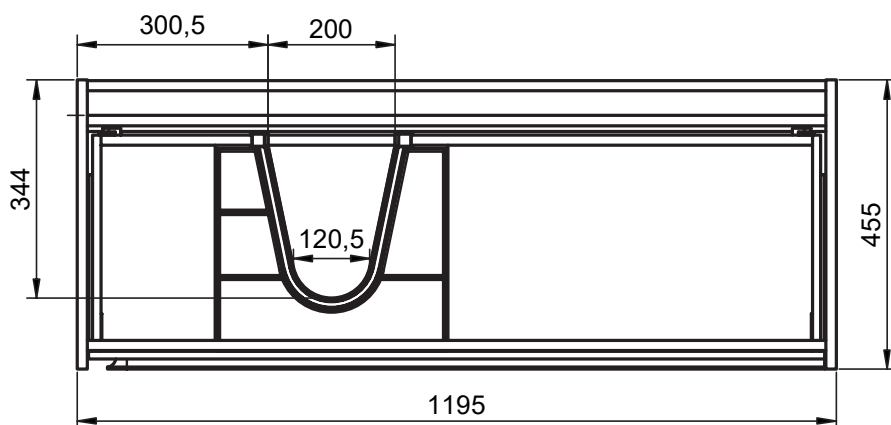

Mueble 2 cajones / 2 drawers vanity - 120cm izq/L