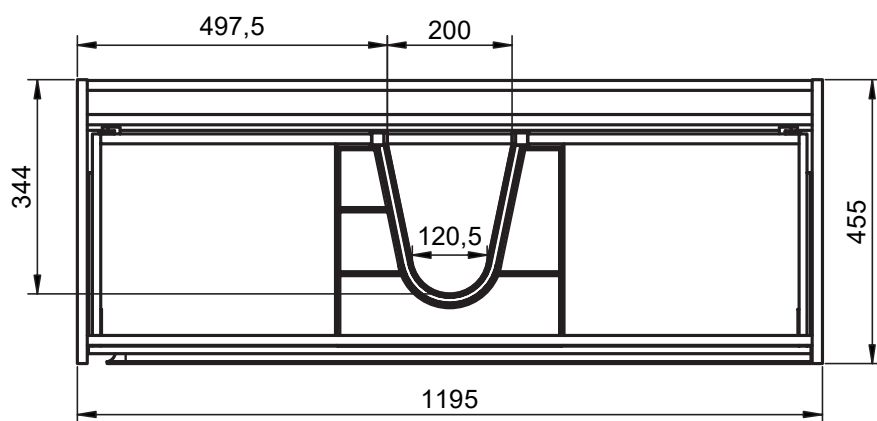

Mueble 2 cajones / 2 drawers vanity - 120cm