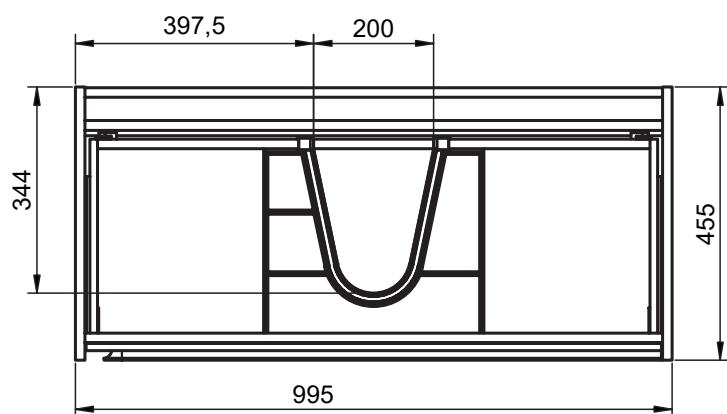

Mueble 2 cajones / 2 drawers vanity - 100cm