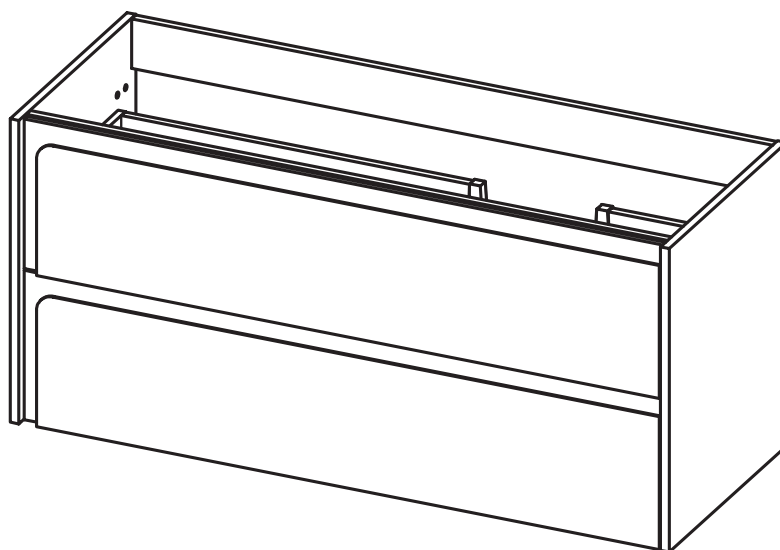

Mueble 2 cajones / 2 drawers vanity · 120cm der/R