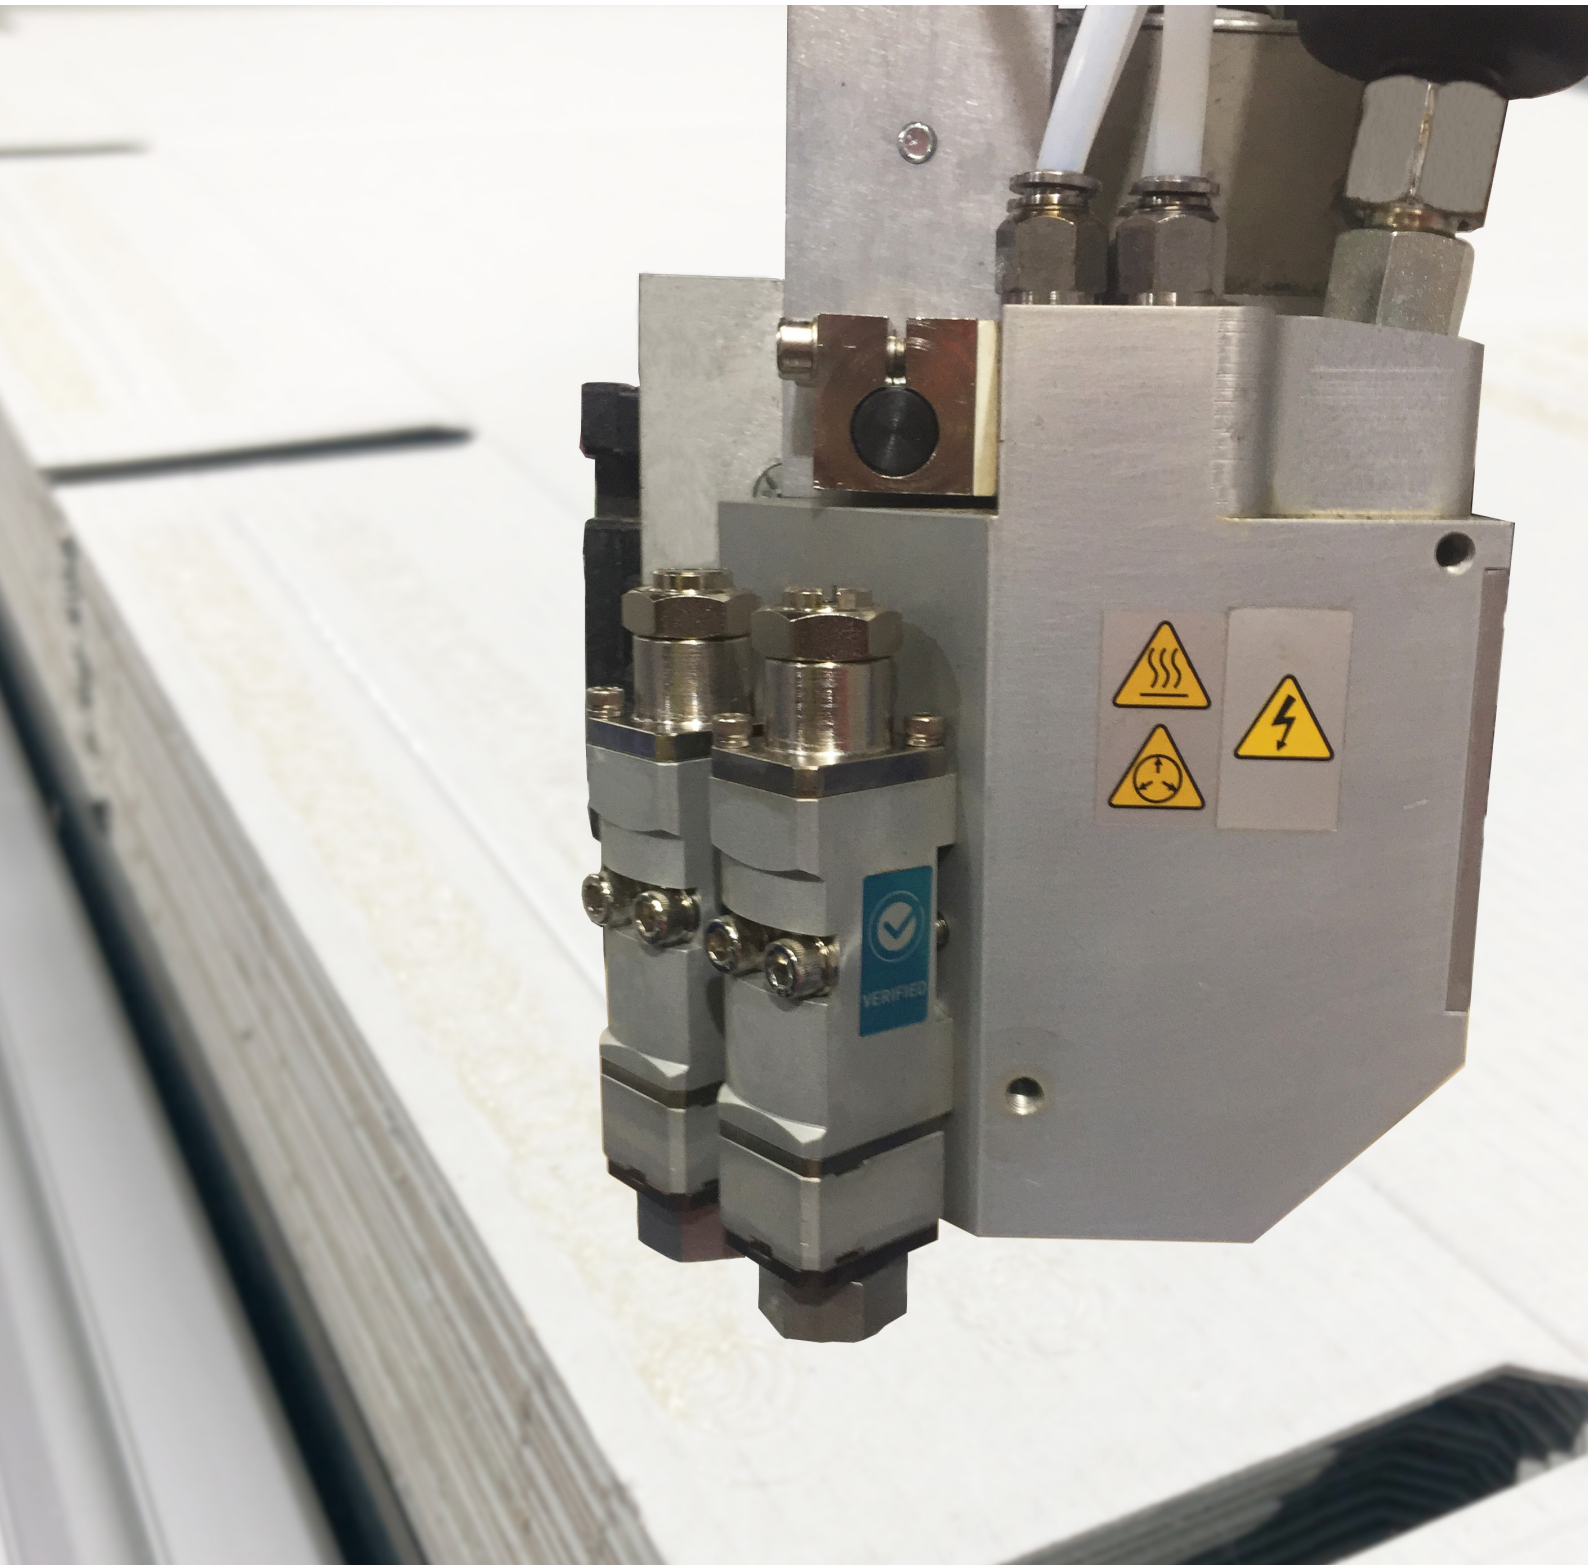

Bickers
Your glueing expert

GLUEJET®
TRIPLE-Smart-Head

Bickers
Your glueing expert

GLUEJET®

TRIPLE-Smart-Head

Type of Application

Speed: raises up to 6m/sec. glue application

Advantages: - Hot melt and cold glue in one operation/pass

2x hot melt spray and 1x cold glue line
2x hot melt line and 1x cold glue line
1x hot melt spray and 1x cold glue line
1x hot melt line and 1x cold glue line
2x hot melt spray
2x hot melt line

- 45° rotated application