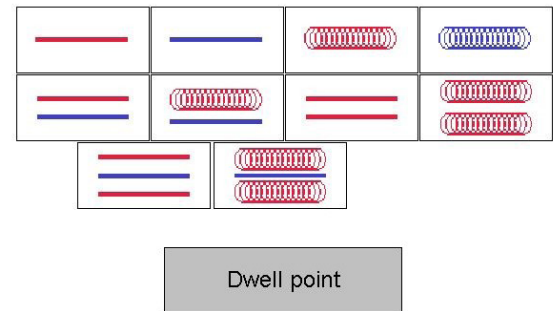

Bickers
Your glueing expert

GLUEJET®
TRIPLE-Smart-Head

Bickers
Your glueing expert

GLUEJET®

TRIPLE-Smart-Head

Type of Application

Speed: raises up to 6m/sec. glue application

Advantages: - Hot melt and cold glue in one operation/pass

2x hot melt spray and 1x cold glue line
2x hot melt line and 1x cold glue line
1x hot melt spray and 1x cold glue line
1x hot melt line and 1x cold glue line
2x hot melt spray
2x hot melt line

- 45° rotated application