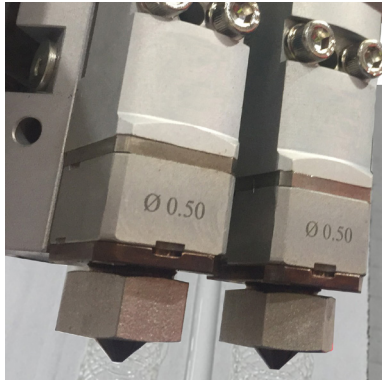

Bickers
Your glueing expert

GLUEJET®
TRIPLE-Smart-Head

Bickers
Your glueing expert

GLUEJET®

TRIPLE-Smart-Head

Type of Application

Speed: raises up to 6m/sec. glue application

Advantages: - Hot melt and cold glue in one operation/pass

2x hot melt spray and 1x cold glue line
2x hot melt line and 1x cold glue line
1x hot melt spray and 1x cold glue line
1x hot melt line and 1x cold glue line
2x hot melt spray
2x hot melt line

- 45° rotated application