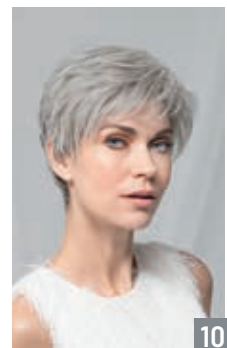

★★★★ encore mono

darkchocolate mix, chocolate mix, mocca rooted, lightbernstein rooted, caramel mix, champagne rooted, silverblonde rooted, pepper lighted, pearl rooted, darksnow mix, naturewhite mix

10 HAIR LENGTH: 7 - 9 cm / 2 1/2" - 3 1/2"