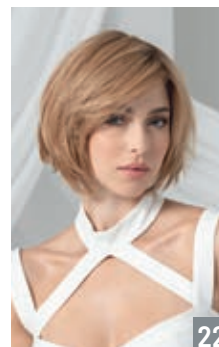

★★★★★ mood deluxe

espresso mix, darkchocolate mix, chocolate mix, cinnamonbrown rooted, mocca rooted, bernstein rooted, lightbernstein rooted, sand mix, champagne rooted, pearl rooted, darksnow mix, naturewhite mix

22 HAIR LENGTH: 13 - 25 cm / 5" - 10"