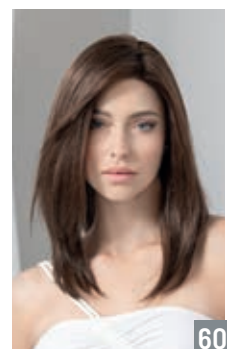

★★★★★+ image deluxe

espresso mix, darkchocolate mix, chocolate mix, mocca rooted, lightbernstein rooted, sandmulti rooted, sandyblonde rooted, pearlblonde rooted, champagne rooted, snow mix

60 HAIR LENGTH: 20 - 45 cm / 8" - 17 1/2"