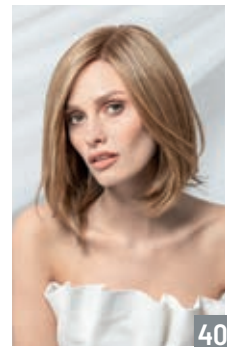

R = rooted
M = mix
T = tipped
F = frosted

overview prime hair

Gold markierte Farben sind neu / Colours marked in gold are new

★★★★+ catch mono

espresso mix, darkchocolate mix, chocolate mix, cinnamonbrown rooted, nougat rooted, lightbernstein rooted, sandyblonde rooted, pearlblonde rooted, champagne rooted, silverblonde rooted, pepper lighted, darksnow mix