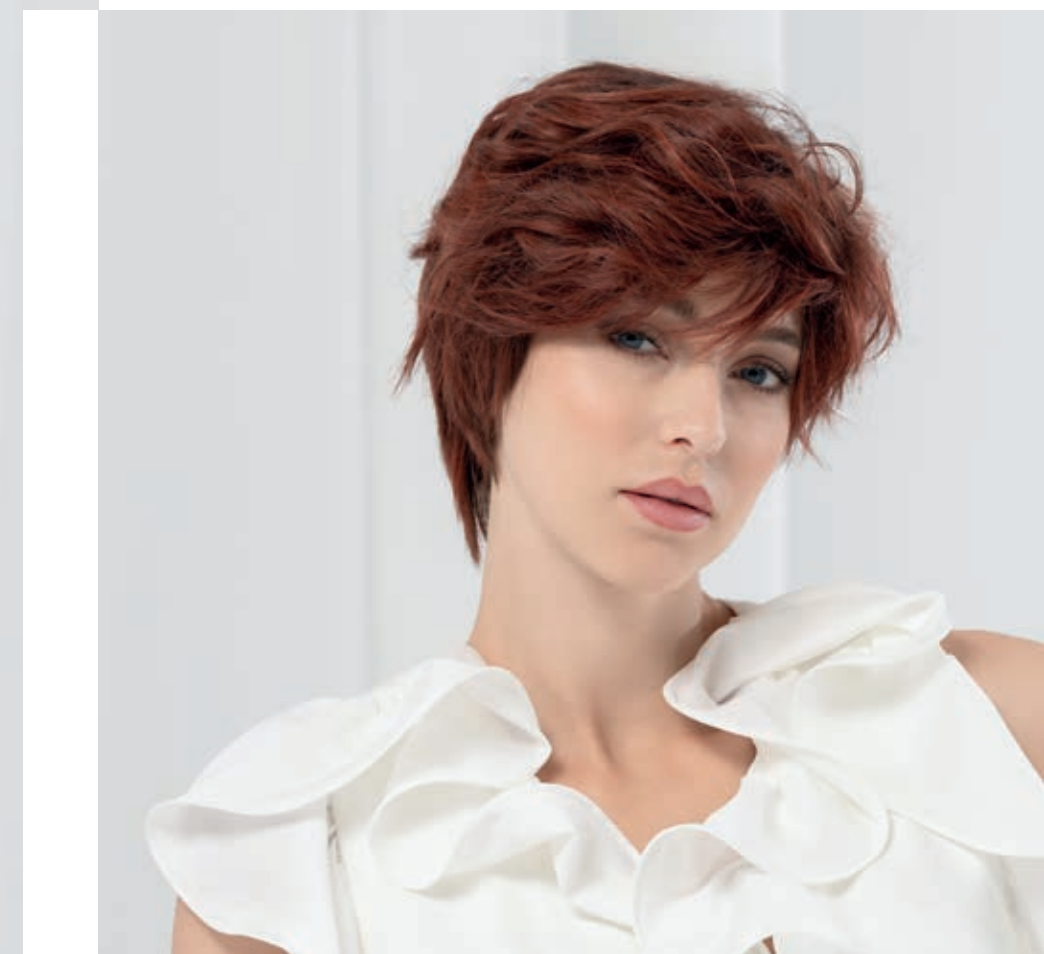

award deluxe in winered rooted