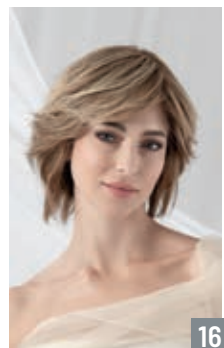

brilliance plus deluxe

espresso mix, darkchocolate mix, chocolate mix, nougat rooted, mocca rooted, bernstein mix, **sandmulti rooted,** sandyblonde rooted, **pearlblonde mix,** champagne rooted

16 HAIR LENGTH: 15 - 30 cm / 6" - 12"