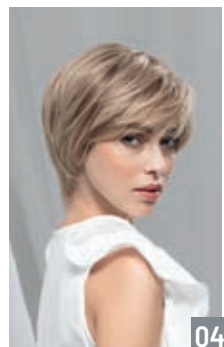

award deluxe

espresso mix, darkchocolate mix, coffeebrown frosted, chocolate mix, mocca rooted, bernstein mix, sand rooted, **beige multi frosted,** sandyblonde rooted, **pearlblonde mix,** champagne rooted, lightchampagne rooted, winered rooted

04 HAIR LENGTH: 10 - 15 cm / 4" - 6"