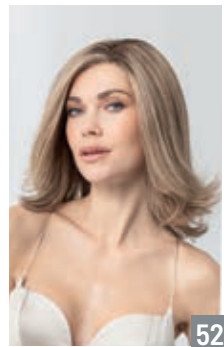

overview remy human hair

Gold markierte Farben sind neu / Colours marked in gold are new

★★★★☆

appeal mono

espresso mix, darkchocolate mix, chocolate mix, mocca rooted, lightbernstein rooted, **darksand mix, sandmulti rooted,** sandyblonde rooted, **pearlblonde rooted,** champagne rooted, winered rooted

52 HAIR LENGTH: 25 - 40 cm / 10" - 16"