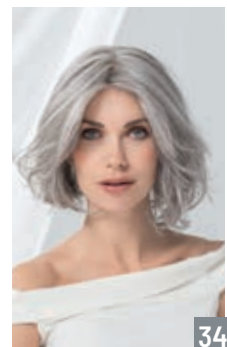

★★★★ elegance mono

espresso mix, darkchocolate rooted, chocolate rooted, nougat rooted, bernstein rooted, lightbernstein rooted, sandyblonde rooted, pearlblonde rooted, champagne rooted, darksnow mix, naturewhite mix

34 HAIR LENGTH: 18 - 28 cm / 7" - 11"