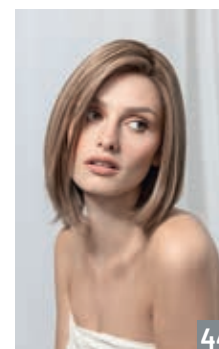

yara mono

black, espresso mix, darkchocolate mix, chocolate mix, **nougat rooted,** lightbernstein rooted, **beige multi frosted,** sandyblonde rooted, champagne rooted, lightchampagne rooted

44 HAIR LENGTH: 15 - 35 cm / 6" - 14"