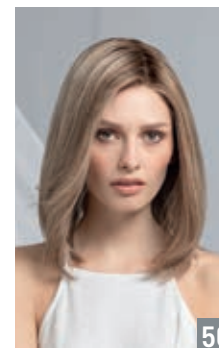

trinity plus deluxe

espresso mix, darkchocolate mix, chocolate mix, nougat rooted, mocca rooted, bernstein mix, **sandmulti rooted,** sandyblonde rooted, **pearlblonde rooted,** champagne rooted

56 HAIR LENGTH: 25 - 38 cm / 10" - 15"