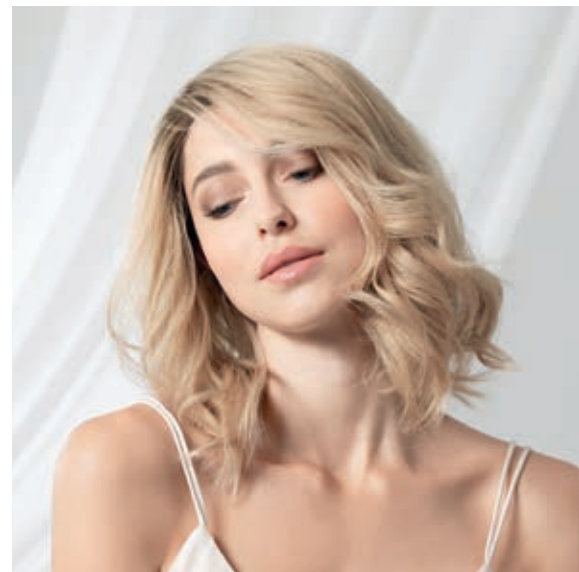

prestige deluxe in chocolate rooted

prestige deluxe STYLING

prestige deluxe in pearlblonde rooted

REMY HUMAN HAIR
★★★★★

appeal mono

espresso mix, darkchocolate mix,
chocolate mix, mocca rooted,
lightbernstein rooted, darksand mix,
sandmulti rooted, sandyblonde rooted,
pearlblonde rooted, champagne rooted,
winered rooted