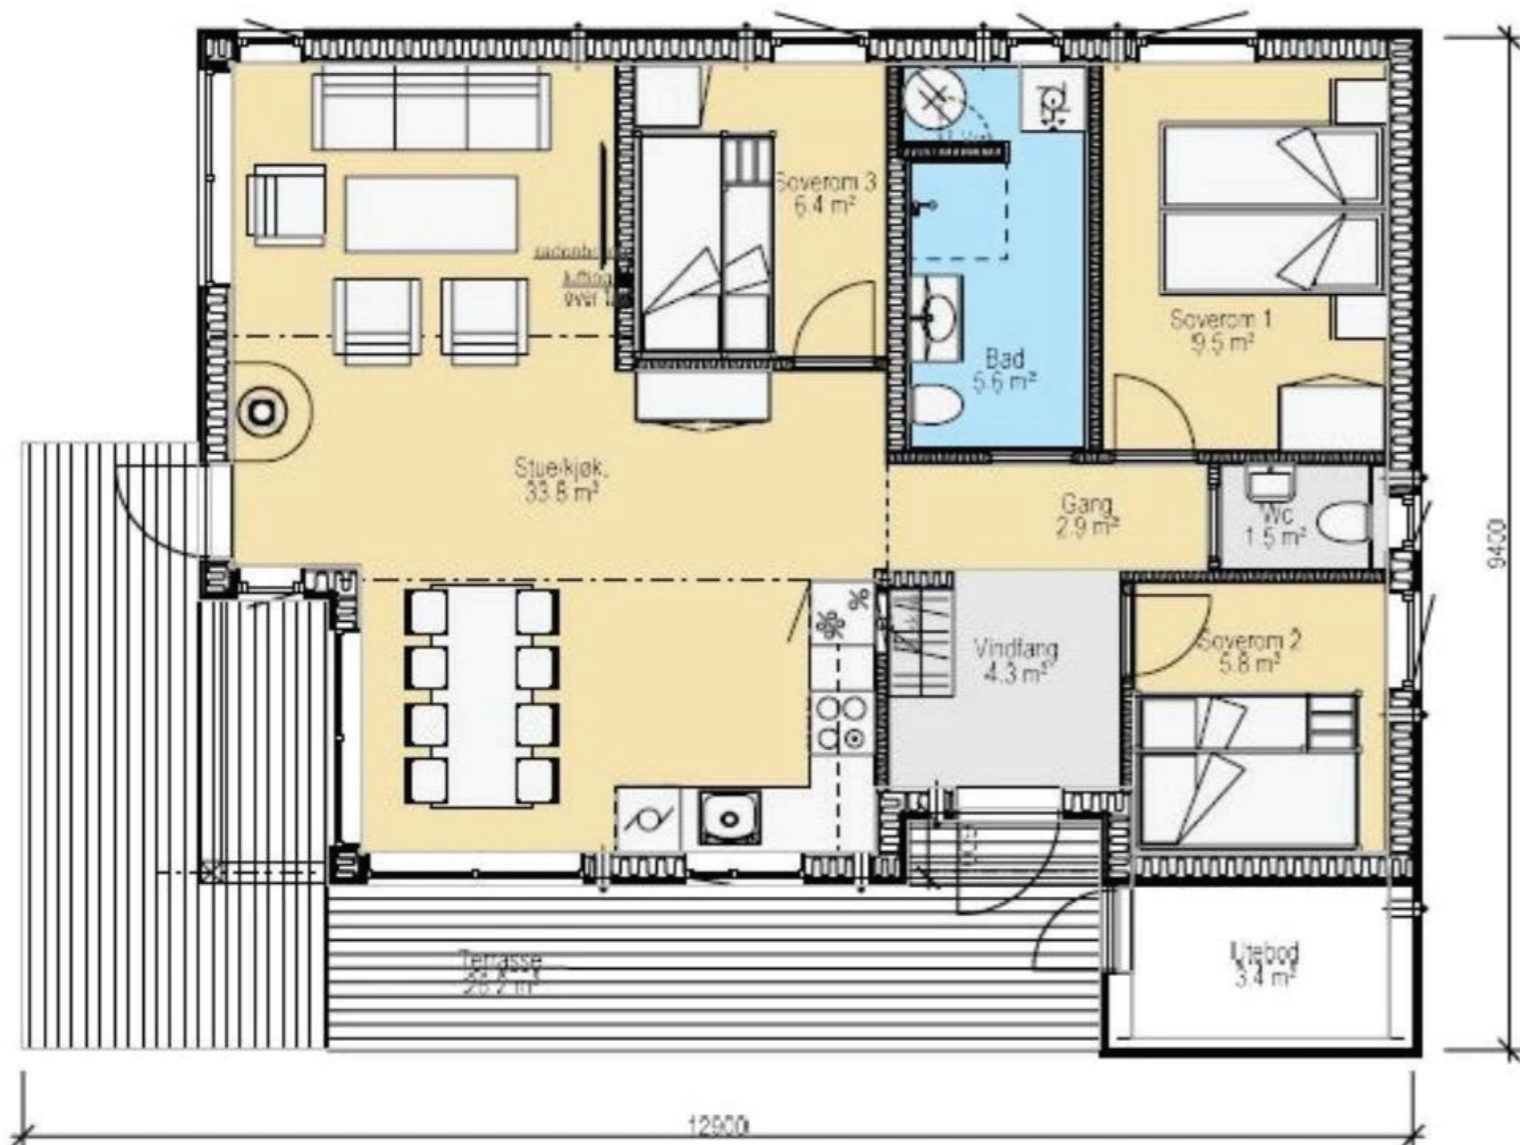

Sauvallvegen 63 - New cabin under construction

- 5 390 000 Nok
- About 860masl
- About 850m2 plot
- 3 bedrooms + loft
- 1.5hours by car outside Oslo
- 1 bathroom + 1 toilet
- Electric car charger and app supported heating
- Summer hiking and winter backcountry skiing just outside the door

NOTE: Picture is just for illustraioton purposes

Beautiful and spacious Tinde cabin under construction at Mellomsetra

Danebu 80 cabin from Tinde Hytter AS offers plenty of space.

This is a practical cabin where the interior is well utilized. Three bedrooms, bathroom and separate toilet room. In addition, it has a very big loft. As well as open ceiling in the living room/kitchen.