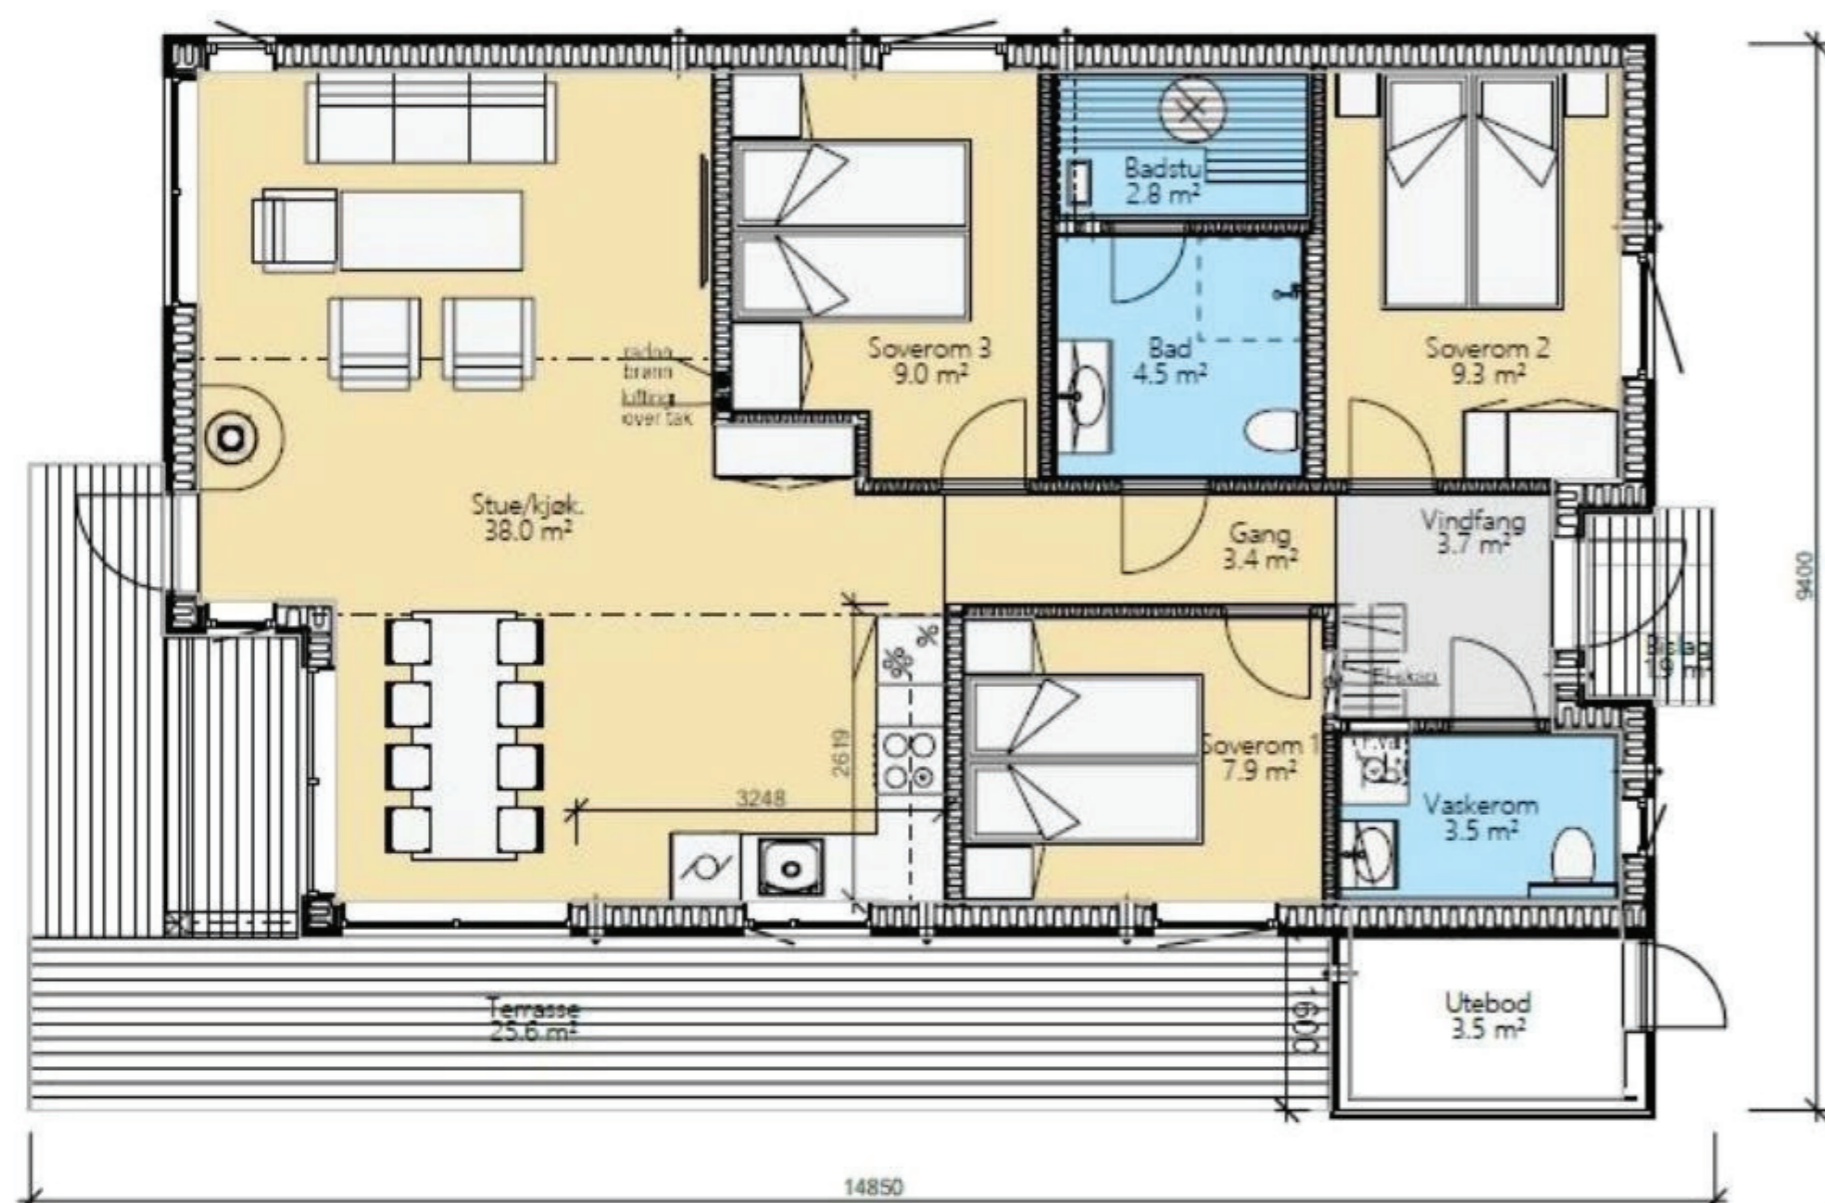

Sauvallvegen 61 - New cabin under construction

NOTE: Picture is just for illustraioton purposes

- 5 190 000 Nok
- Amazing view
- Cross-country skiing trails right outside plot
- About 900m2 plot
- About 960masl
- Big patio
- 3 bedrooms
- 2 bathrooms and a sauna
- 1.5hours by car from Oslo

Spacious cabin under construction with cross-country skiing trails right outside the plot boundary

Danebu 94 cabin from Tinde hytter under construction at Mellomsetra. This is a spacious cabin with 3 large bedrooms. You have a living/dining room with a great view, a porch, a bathroom with a sauna, a laundry room with a toilet and an outside storage room.

The plots at Mellomsetra are spread out with a fantastic view of Fisketjern, Fjellparken Vardefjell and Brennåsen. Outside the door there are cross-country skiing trails, bike paths and great hiking terrain.