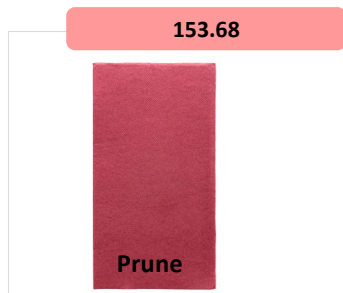

153.68

Prune

Carton 2000
Dimension: 33x40cm
1/6