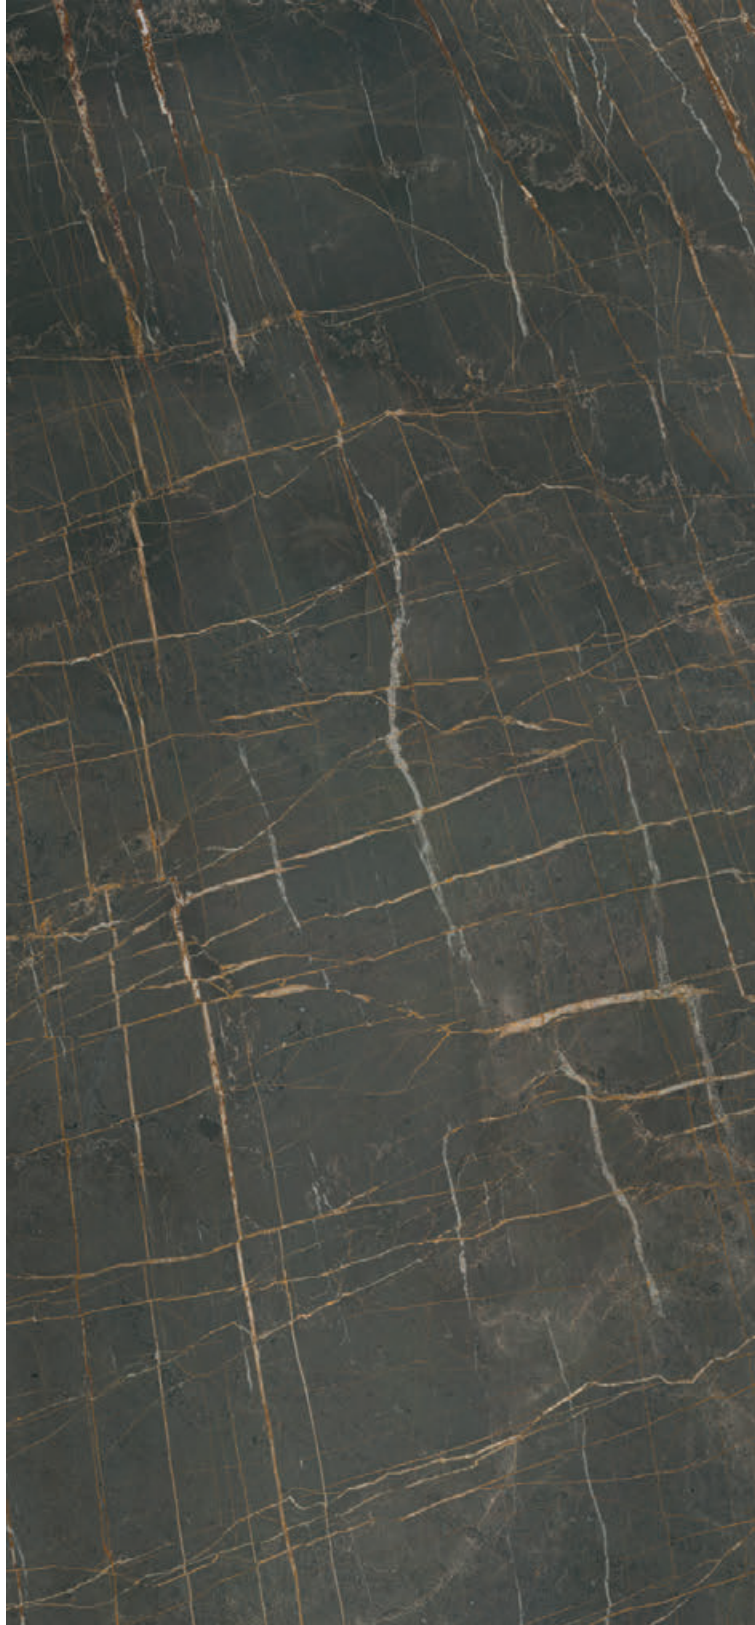

Marble
ATLAS GRAY

Natural Matt
Pulido Polished

MULTICARA / MIX
4 DISEÑOS DIFERENTES / 4 DIFFERENT DESIGNS

48"x104"
120x260