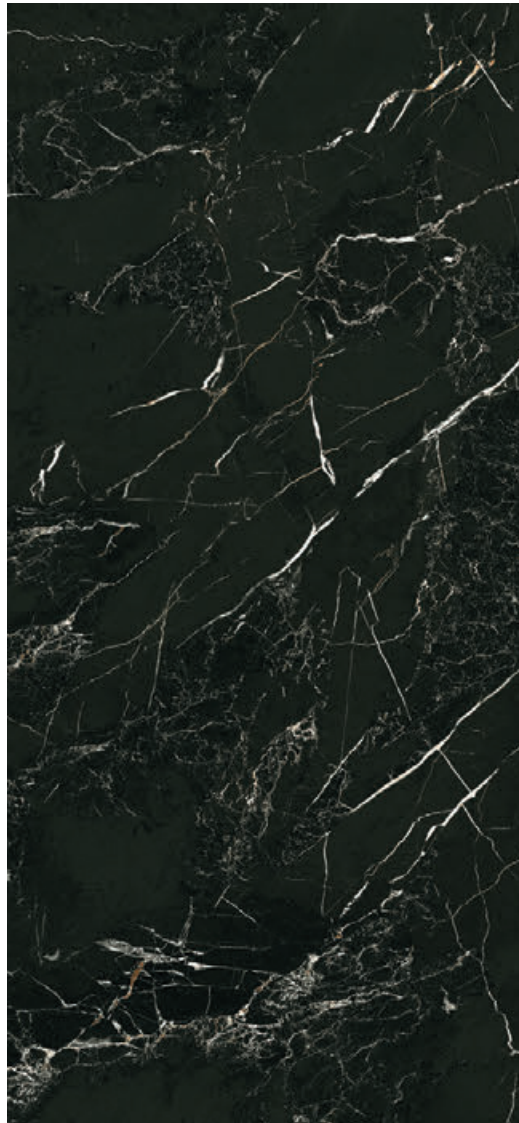

Wall tile Portloren Black 120x260
Floor Tile Origin Tan 130x180

Marble
PORTLOREN BLACK

Natural Matt
Pulido Polished

MULTICARA / MIX
6 DISEÑOS DIFERENTES / 6 DIFFERENT DESIGNS

48"x104"
120x260

Metal

MAGNA BLUE