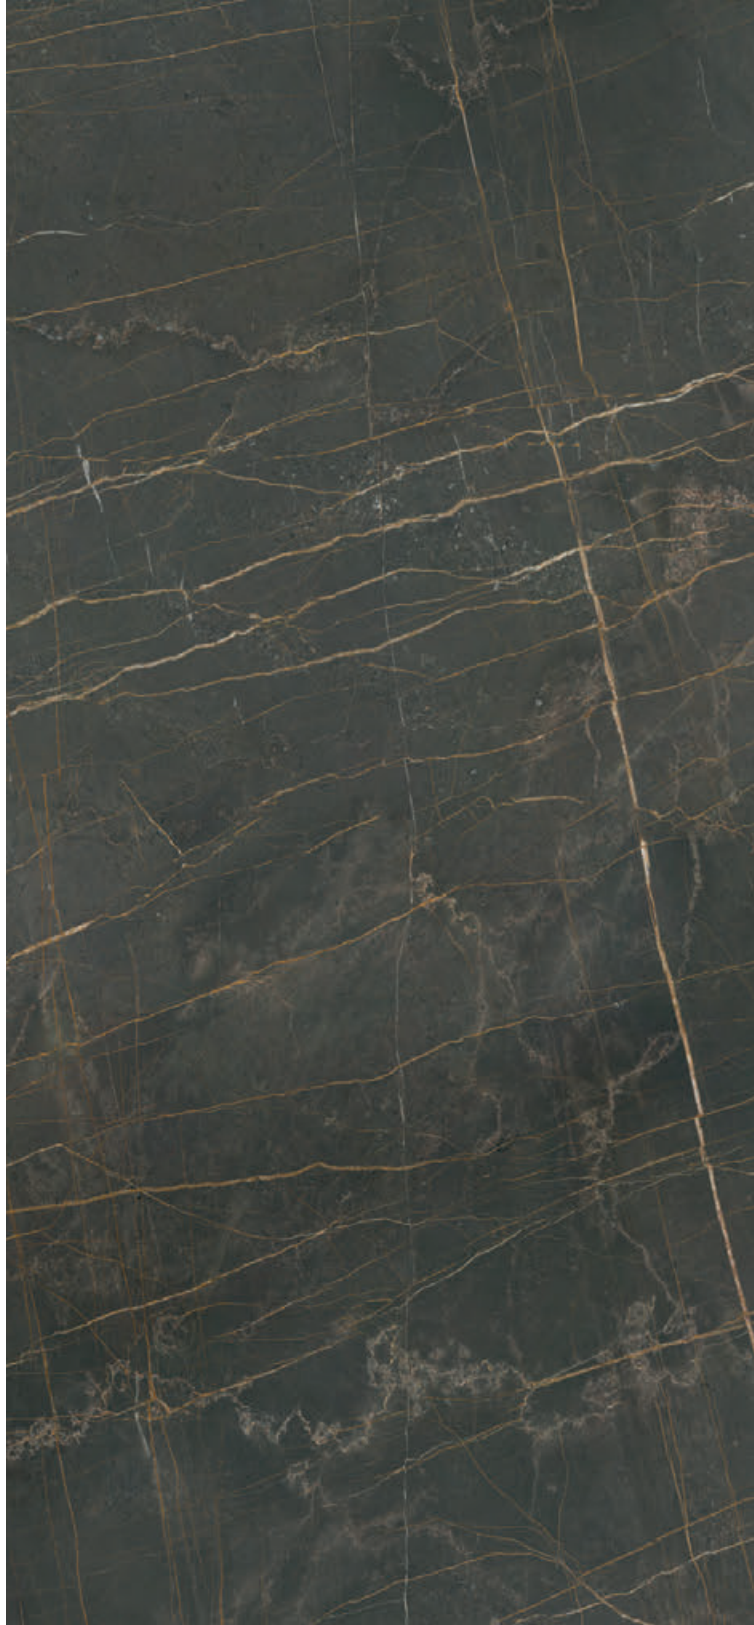

Marble
ATLAS GRAY

Natural Matt
Pulido Polished

MULTICARA / MIX
4 DISEÑOS DIFERENTES / 4 DIFFERENT DESIGNS

48"x104"
120x260