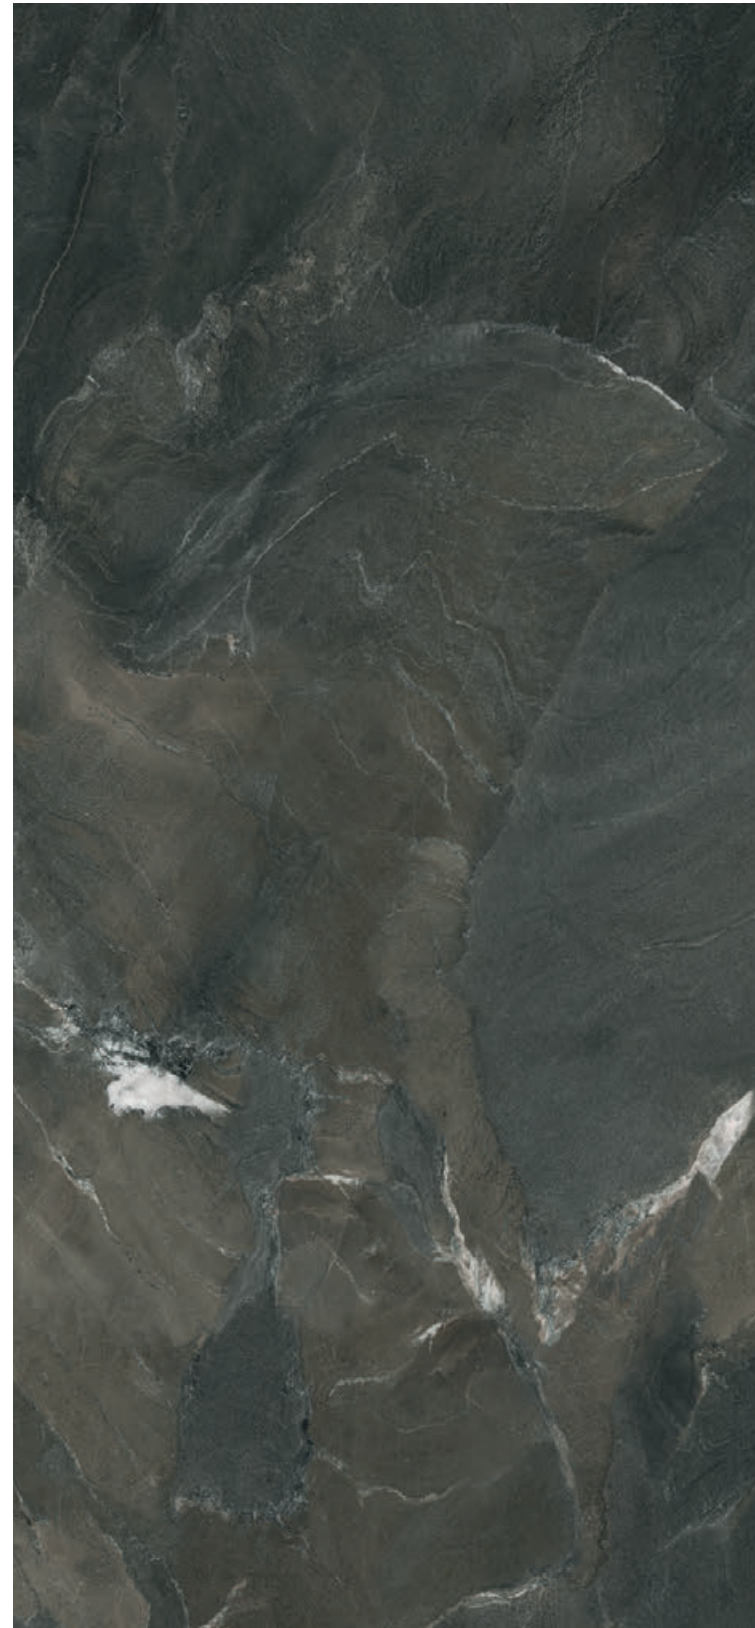

Stone
IROSTONE BLACK

Natural Matt
Pulido Polished

MULTICARA / MIX
4 DISEÑOS DIFERENTES / 4 DIFFERENT DESIGNS

48"x104"
120x260