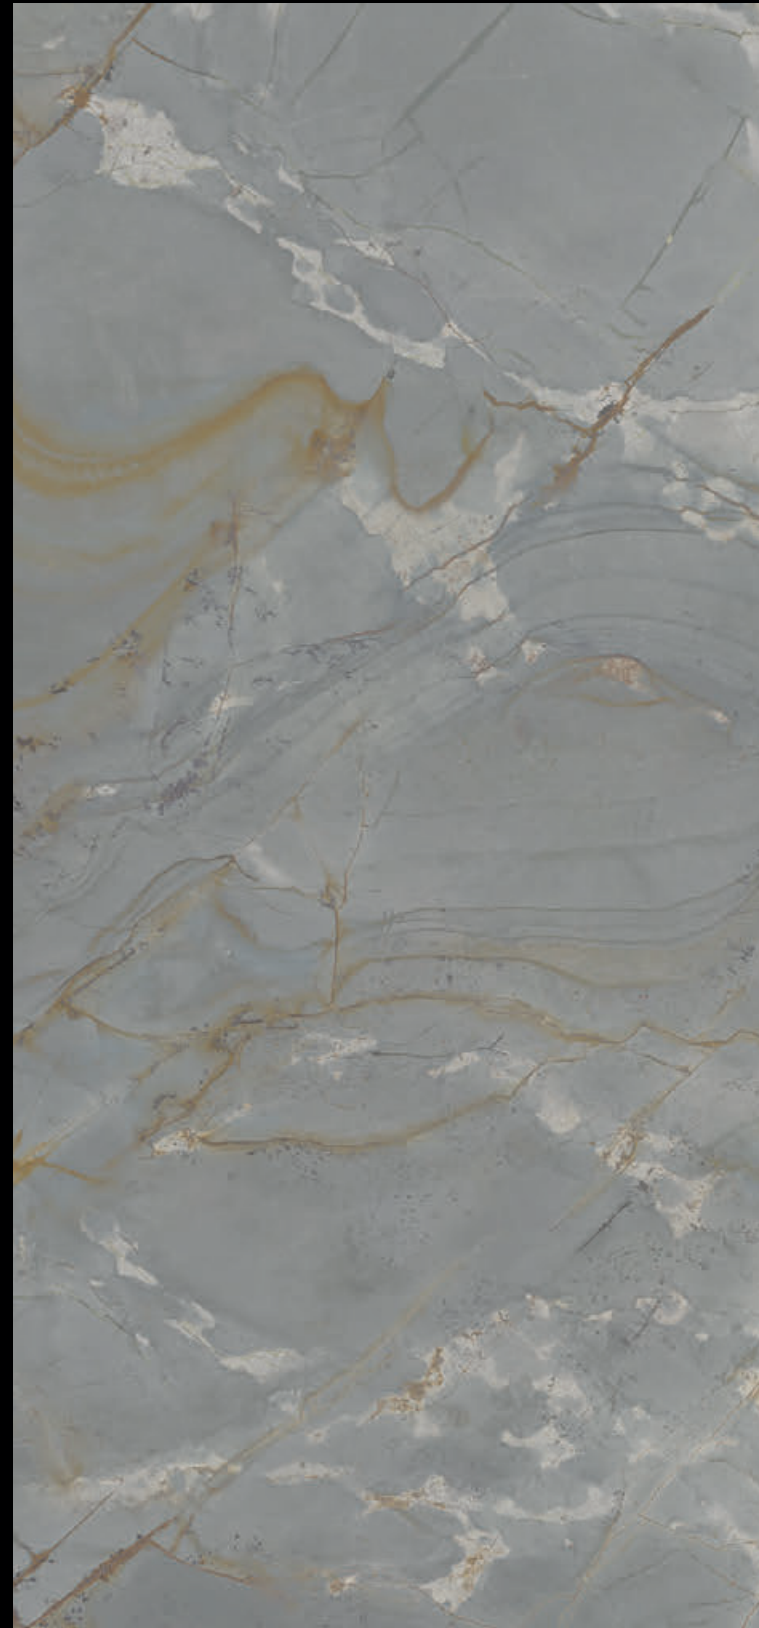

Metal
MAGNA BLUE

Natural Matt
Pulido Polished

MULTICARA / MIX
4 DISEÑOS DIFERENTES / 4 DIFFERENT DESIGNS

48"x104"
120x260