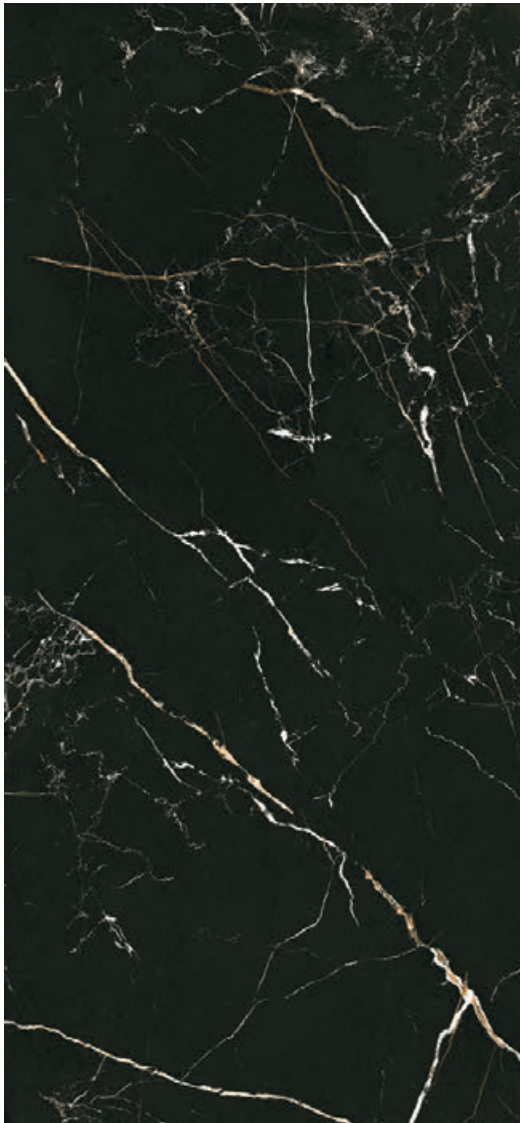

Marble
PORTLOREN BLACK

Natural Matt
Pulido Polished

MULTICARA / MIX
6 DISEÑOS DIFERENTES / 6 DIFFERENT DESIGNS

48"x104"
120x260