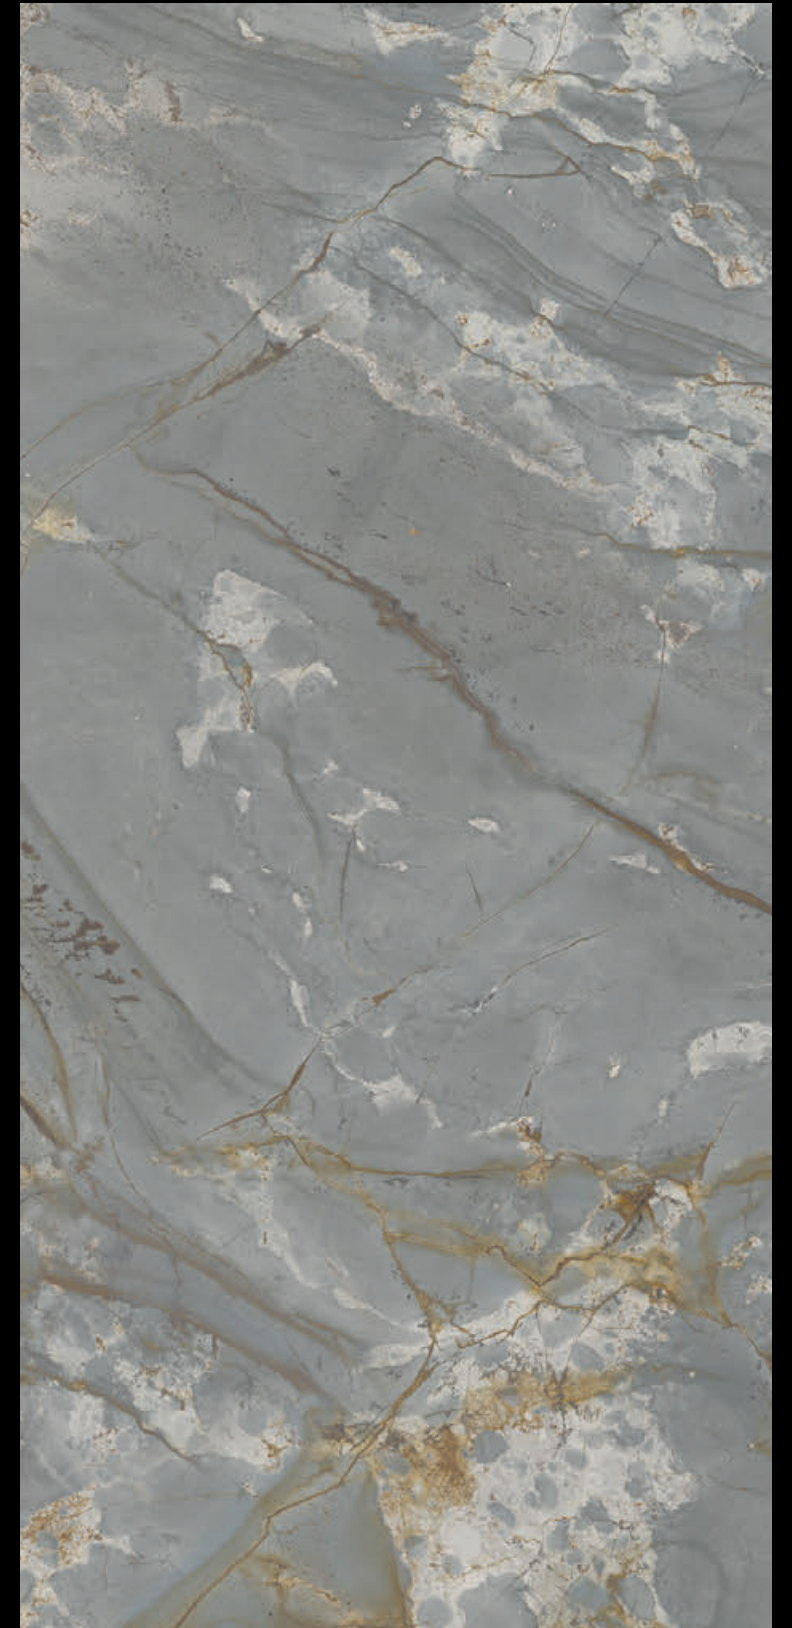

Metal
MAGNA BLUE

Natural Matt
Pulido Polished

MULTICARA / MIX
4 DISEÑOS DIFERENTES / 4 DIFFERENT DESIGNS

48"x104"
120x260