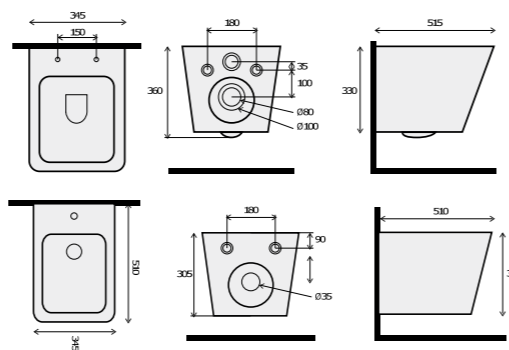

Elegant Cappuccinno

The Color Collection

+ NEW

①

②

* Fixação oculta

Elegant Dark Grey

The Color Collection

④

②

①

* Fixação oculta

CAPPUCCINNO MATE

MATT CAPPUCCINO | CAPPUCCINO MATE | CAPPUCCINO MAT | MATT CAPPUCCINO

① Pack WC ELEGANT suspenso **S300/450**

Ref.: RSB2342ELCAPM

Pack: 31 kg / 0,091 m³

② Bidé ELEGANT suspenso **S260/390**

Ref.: RSB2342ELBCAPM

Pack: 26 kg / 0,063 m³

CINZA ESCURO MATE

MATT DARK GREY | GRIS OSCURO MATE | GRIS FONCÉ MAT | MATTDUNKELGRAU

① Pack WC ELEGANT suspenso **S300/450**

Ref.: RSB2351SUSELGCIE

Pack: 31 kg / 0,091 m³

② Bidé ELEGANT suspenso **S260/390**

Ref.: RSB2351BDSUSELGCIE

Pack: 26 kg / 0,063 m³

③ Estrutura WC encastre **S200/300**

Ref.: RES110ISLM

Pack: 17 kg / 0,09 m³

Estruturas e placas
Pág. 170 e 171

④ Placa PRETO MATE **S54/81**

Ref.: RPLM678PRT

Pack: 0,34 kg / 0,0016 m³