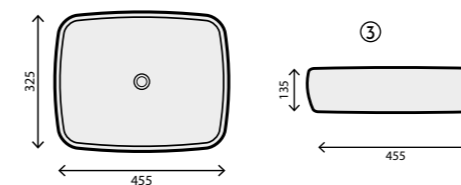

② Bidé FLY Cappuccino S280/420

Ref.: RS2342BDCAPM

Pack: 30 kg / 0,095 m³

③ Lavatório Cappuccino S150/225

Ref.: RS78105MCP

Pack: 8 kg / 0,095 m³