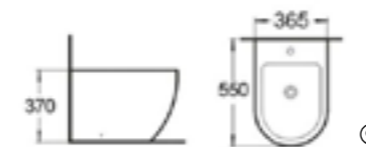

### ① Pack WC FLY Cappuccino S450/675

Ref.: RSA2342XMC + TRS2342XMC + MRS2342XMC

Pack: 51,50 kg / 0,163 m<sup>3</sup>