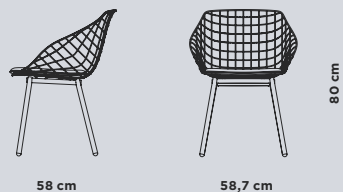

CHAISES

CANASTA

REF. 9021

Chaise conçue par Yonoh Studio, fabriqué entièrement en acier inoxydable. Un coussin amovible et déhoussable, avec support en caoutchouc et mousse polyuréthane hydrofuge (Dry Feel) à l'intérieur, situé sur l'assise caractérisant la partie arrière de la chaise.