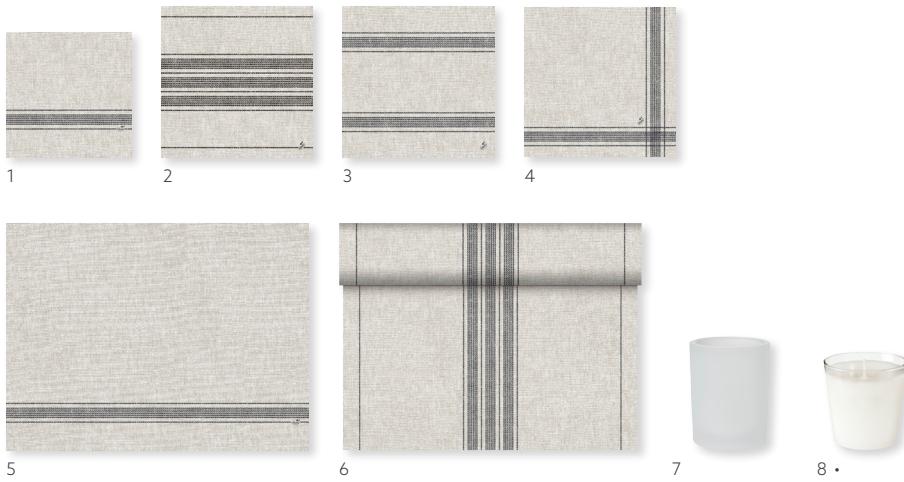

COCINA BLACK

MATCHING COLOURS

NO	ART.	DESCRIPTION	PACK					NO	ART.	DESCRIPTION	PACK				
1	186553	Tissue Napkin, 3-ply, 33 x 33 cm	10 x 50					5	186521	Dunicel® Placemat, 30 x 40 cm	5 x 100				
	186450	Tissue Napkin, 3-ply, 33 x 33 cm	4 x 250					6	186517	Dunicel® Tête-à-Tête, 0,4 x 24 m	4 x 1				
2	186457	Tissue Napkin, 3-ply, 40 x 40 cm	4 x 250					7	183189	Candle Holder Flexible, 100 x Ø 80 mm	6 x 1				
3	186463	Classic Napkin, 40 x 40 cm	6 x 50					8	197251	Switch & Shine Refill, Ø 6,5 cm	2 x 6				
4	186594	Dunilin® Napkin, 40 x 40 cm	12 x 45