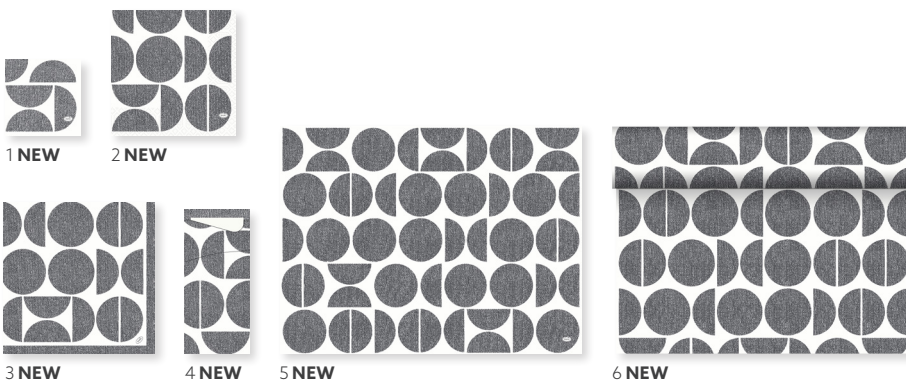

SHAPES

MATCHING COLOURS

WHITE

BLACK

NO	ART.	DESCRIPTION	PACK					NO	ART.	DESCRIPTION	PACK				
1	202478	Dunisoft® Napkin, 20 x 20 cm	16 x 180	•				4	202479	Duni Sacchetto® Tissue, 1/12 Folded, 8,5 x 19 cm	5 x 100	•			
2	202483	Tissue Napkin, 3-ply, 33 x 33 cm	4 x 250	•				5	202481	Dunichel® Placemat, 30 x 40 cm	5 x 100	•			
3	202477	Dunisoft® Napkin, 40 x 40 cm	12 x 60	•				6	202482	Dunichel® Tête-à-Tête, 0,4 x 24 m	4 x 1	•