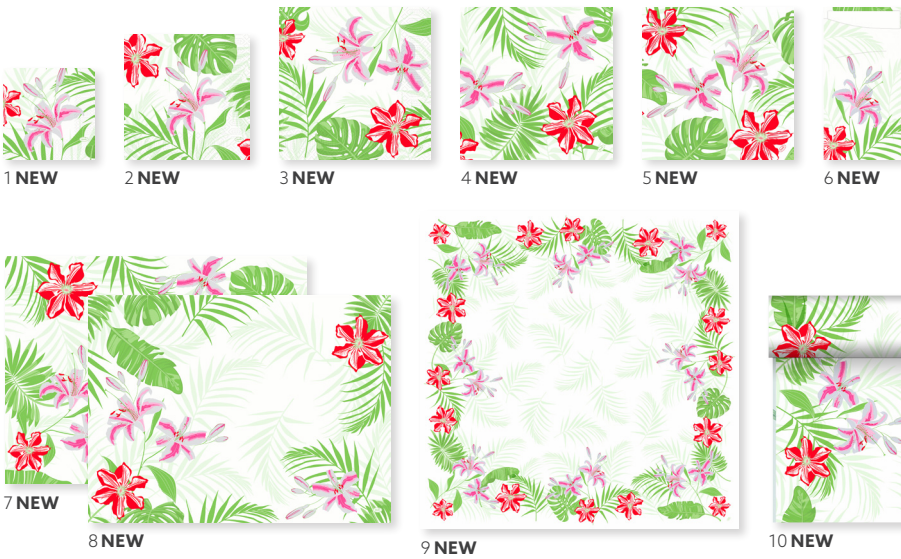

TROPICAL LILY

MATCHING COLOURS

WHITE

CREAM

LEAF GREEN

NO	ART.	DESCRIPTION	PACK	OK compost	TÜV AUSTRIA	TÜV AUSTRIA	SWAN	NO	ART.	DESCRIPTION	PACK	OK compost	TÜV AUSTRIA	TÜV AUSTRIA	SWAN	RAL
1	202444	Tissue Napkin, 3-ply, 24 x 24 cm	20 x 50	•	•	•	•	7	202452	Paper Placemat, 30 x 40 cm	4 x 250	•	•	•	•	•
2	202443	Tissue Napkin, 3-ply, 33 x 33 cm	10 x 50	•	•	•	•	8	202451	Dunicel® Placemat, 30 x 40 cm	5 x 100	•	•	•	•	•
	202445	Tissue Napkin, 3-ply, 33 x 33 cm	4 x 250	•	•	•	•	9	202442	Dunicel® Slipcover, 84 x 84 cm	5 x 20	•	•	•	•	•
3	202446	Tissue Napkin, 3-ply, 40 x 40 cm	4 x 250	•	•	•	•		202447	Dunicel® Slipcover, 84 x 84 cm	1 x 100	•	•	•	•	•
4	202454	Classic Napkin, 40 x 40 cm	6 x 50	•	•	•	•		202448	Dunisilk® Slipcover, 84 x 84 cm	5 x 20	•	•	•	•	•
5	202450	Dunisoft® Napkin, 40 x 40 cm	6 x 60	•	•	•	•	10	202449	Dunicel® Tête-à-Tête, 0,4 x 24 m	4 x 1	•	•	•	•	•
6	202453	Duni Sacchetto® Dunisoft®, 1/12 Folded, 11,5 x 23 cm	4 x 60	•	•	•	•									

• These products are FSC-certified

• These products are compostable

• These products are Swan-certified

+ These products are RAL-certified