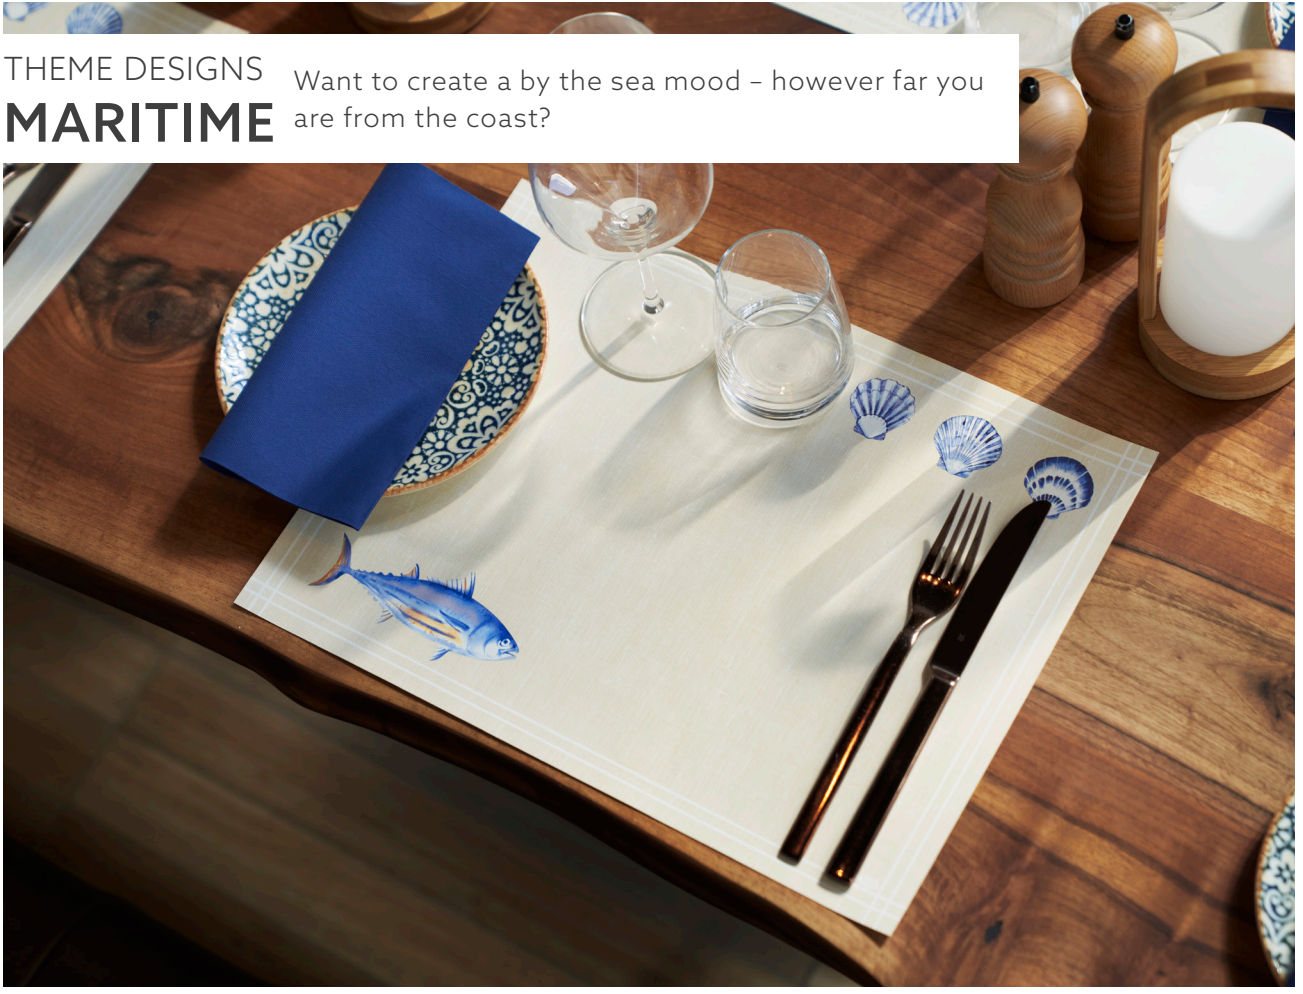

THEME DESIGNS
MARITIME Want to create a by the sea mood - however far you are from the coast?

DESIGNS