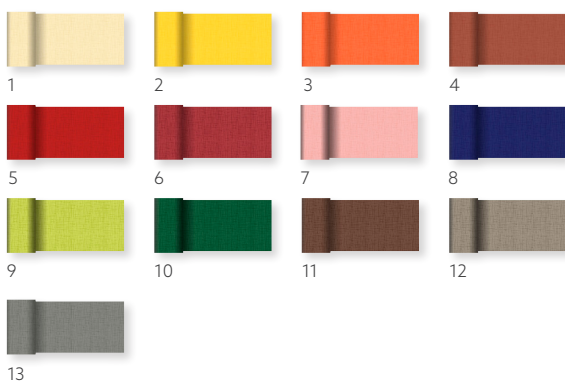

DUNICEL® TABLERUNNER, 0,15 X 20 M

NO	ART.	DESCRIPTION	PACK	
1	178422	Linnea Cream	6 x 1	•
2	178421	Linnea Yellow	6 x 1	•
3	199272	Linnea Sun Orange	6 x 1	•
4	199276	Linnea Earth Terra	6 x 1	•
5	178418	Linnea Red	6 x 1	•
6	178417	Linnea Bordeaux	6 x 1	•
7	178428	Linnea Mellow Rose	6 x 1	•
8	178419	Linnea Dark Blue	6 x 1	•
9	178416	Linnea Kiwi	6 x 1	•
10	178420	Linnea Dark Green	6 x 1	•
11	178427	Linnea Chestnut	6 x 1	•
12	178429	Linnea Greige	6 x 1	•
13	178426	Linnea Granite Grey	6 x 1	•