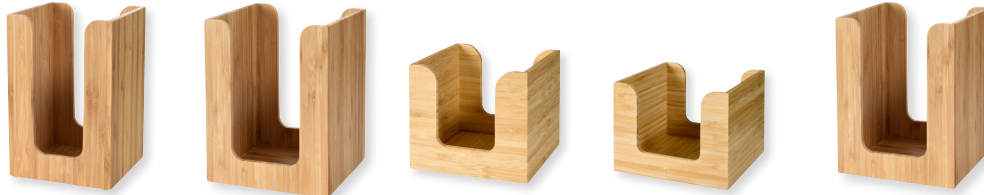

NAPKIN DISPENSER BAMBOO

1

2

3

4

5

NO	ARTICLE	DESCRIPTION	PACK				
1	186982	Dispenser, Bamboo, 11 x 11 cm	4 x 1				
2	186983	Dispenser, Bamboo, 13 x 13 cm	4 x 1				
3	192749	Dispenser, Bamboo, 11 x 11 cm	4 x 1				

NO	ARTICLE	DESCRIPTION	PACK				
4	192750	Dispenser, Bamboo, 13 x 13 cm	4 x 1				
5	186983	Dispenser, Bamboo, 13 x 13 cm	4 x 1