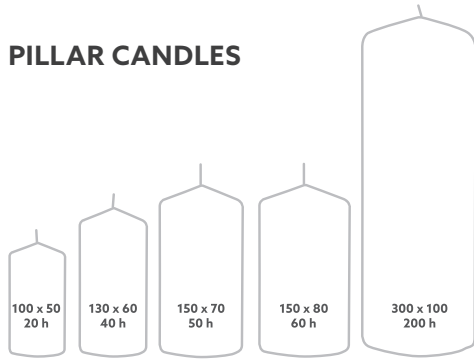

PILLAR CANDLES

- Long burn time
- Clean burning
- Premium quality

NO	ARTICLE	DESCRIPTION	PACK		
1	263108	White, 100 x Ø 50 mm, 20 h	6 x 10	•	
	148439	White, 130 x Ø 60 mm, 40 h	2 x 6	•	
	148481	White, 150 x Ø 80 mm, 60 h	10 x 1	•	
	198871	White, 220 x Ø 70 mm, 90 h	10 x 1	•	
2	125359	Cream, 100 x Ø 50 mm, 20 h	6 x 10	•	
	148440	Cream, 130 x Ø 60 mm, 40 h	2 x 6	•	
	148482	Cream, 150 x Ø 80 mm, 60 h	10 x 1	•	
	105917	Cream, 220 x Ø 70 mm, 90 h	10 x 1	•	
3	147977	Yellow, 100 x Ø 50 mm, 20 h	6 x 10	•	
4	263016	Red, 100 x Ø 50 mm, 20 h	6 x 10	•	
	148442	Red, 130 x Ø 60 mm, 40 h	2 x 6	•	
5	263122	Bordeaux, 100 x Ø 50 mm, 20 h	6 x 10	•	
	148443	Bordeaux, 130 x Ø 60 mm, 40 h	2 x 6	•	
6	151509	Kiwi, 100 x Ø 50 mm, 20 h	6 x 10	•	
7	186444	LeafGreen, 130 x Ø 60 mm, 40 h	2 x 6	•