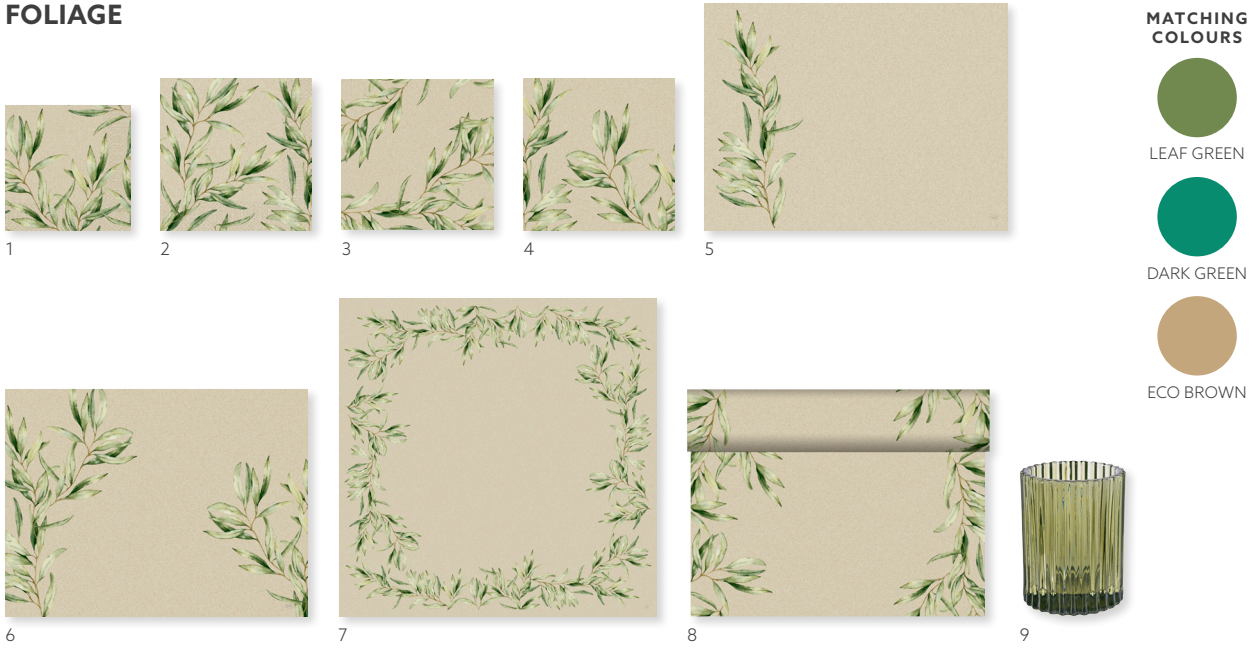

FOLIAGE

NO	ART.	DESCRIPTION	PACK	FSC	TÜV AUSTRIA OK compost	TÜV AUSTRIA OK Swan	NO	ART.	DESCRIPTION	PACK	FSC	TÜV AUSTRIA OK compost	TÜV AUSTRIA OK Swan
1	195797	Tissue Napkin, 3-ply, 33 x 33 cm	10 x 50				7	195805	Dunisilk® Slipcover, 84 x 84 cm	5 x 20			
	195798	Tissue Napkin, 3-ply, 33 x 33 cm	4 x 250					195806	Dunicel® Slipcover, 84 x 84 cm	5 x 20			
2	195799	Tissue Napkin, 3-ply, 40 x 40 cm	4 x 250					195807	Dunicel® Slipcover, 84 x 84 cm	1 x 100			
3	195801	Dunisoft® Napkin, 40 x 40 cm	12 x 60				8	195808	Dunicel® Tête-à-Tête, 0,4 x 24 m	4 x 1			
4	195800	Classic Napkin, 40 x 40 cm	6 x 50				9	194593	Candle Holder Comodo, 70 x Ø 55 mm	6 x 1			
5	195803	Dunicel® Placemat, 30 x 40 cm	5 x 100										
6	195804	Paper Placemat, 30 x 40 cm	4 x 250