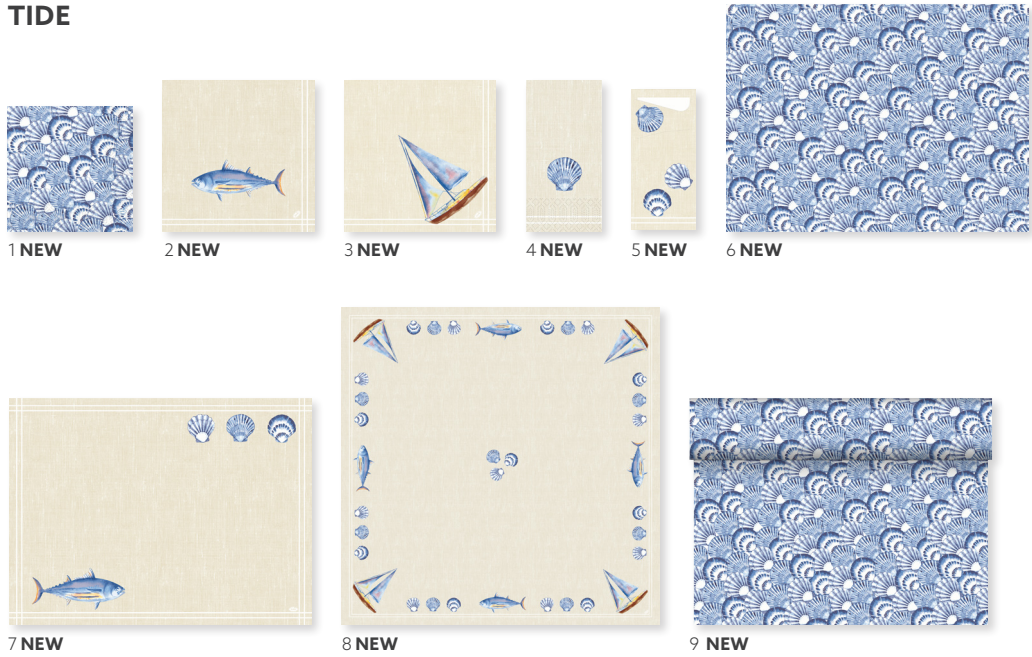

TIDE

MATCHING COLOURS

WHITE

CREAM

DARK BLUE

NO	ART.	DESCRIPTION	PACK					NO	ART.	DESCRIPTION	PACK				
1	202536	Tissue Napkin, 3-ply, 33 x 33 cm	4 x 250					7	202544	Dunicel® Placemat, 30 x 40 cm	5 x 100				
	202539	Tissue Napkin, 3-ply, 33 x 33 cm	10 x 50					8	202541	Dunicel® Slipcover, 84 x 84 cm	1 x 100				
2	202540	Classic Napkin, 40 x 40 cm	6 x 50						202543	Dunicel® Slipcover, 84 x 84 cm	5 x 20				
3	202542	Dunisoft® Napkin, 40 x 40 cm	12 x 60						202572	Dunisilk® Slipcover, 84 x 84 cm	5 x 20				
4	202966	Tissue Napkin, 2-ply, 1/8 Head Folded, 33 x 33 cm	4 x 300					9	202538	Dunicel® Tête-à-Tête, 0,4x24 m	4 x 1				
5	202537	Duni Sacchetto® Tissue, 1/12 Folded, 8,5 x 19 cm	5 x 100												
6	202545	Paper Placemat, 30 x 40 cm	4 x 250