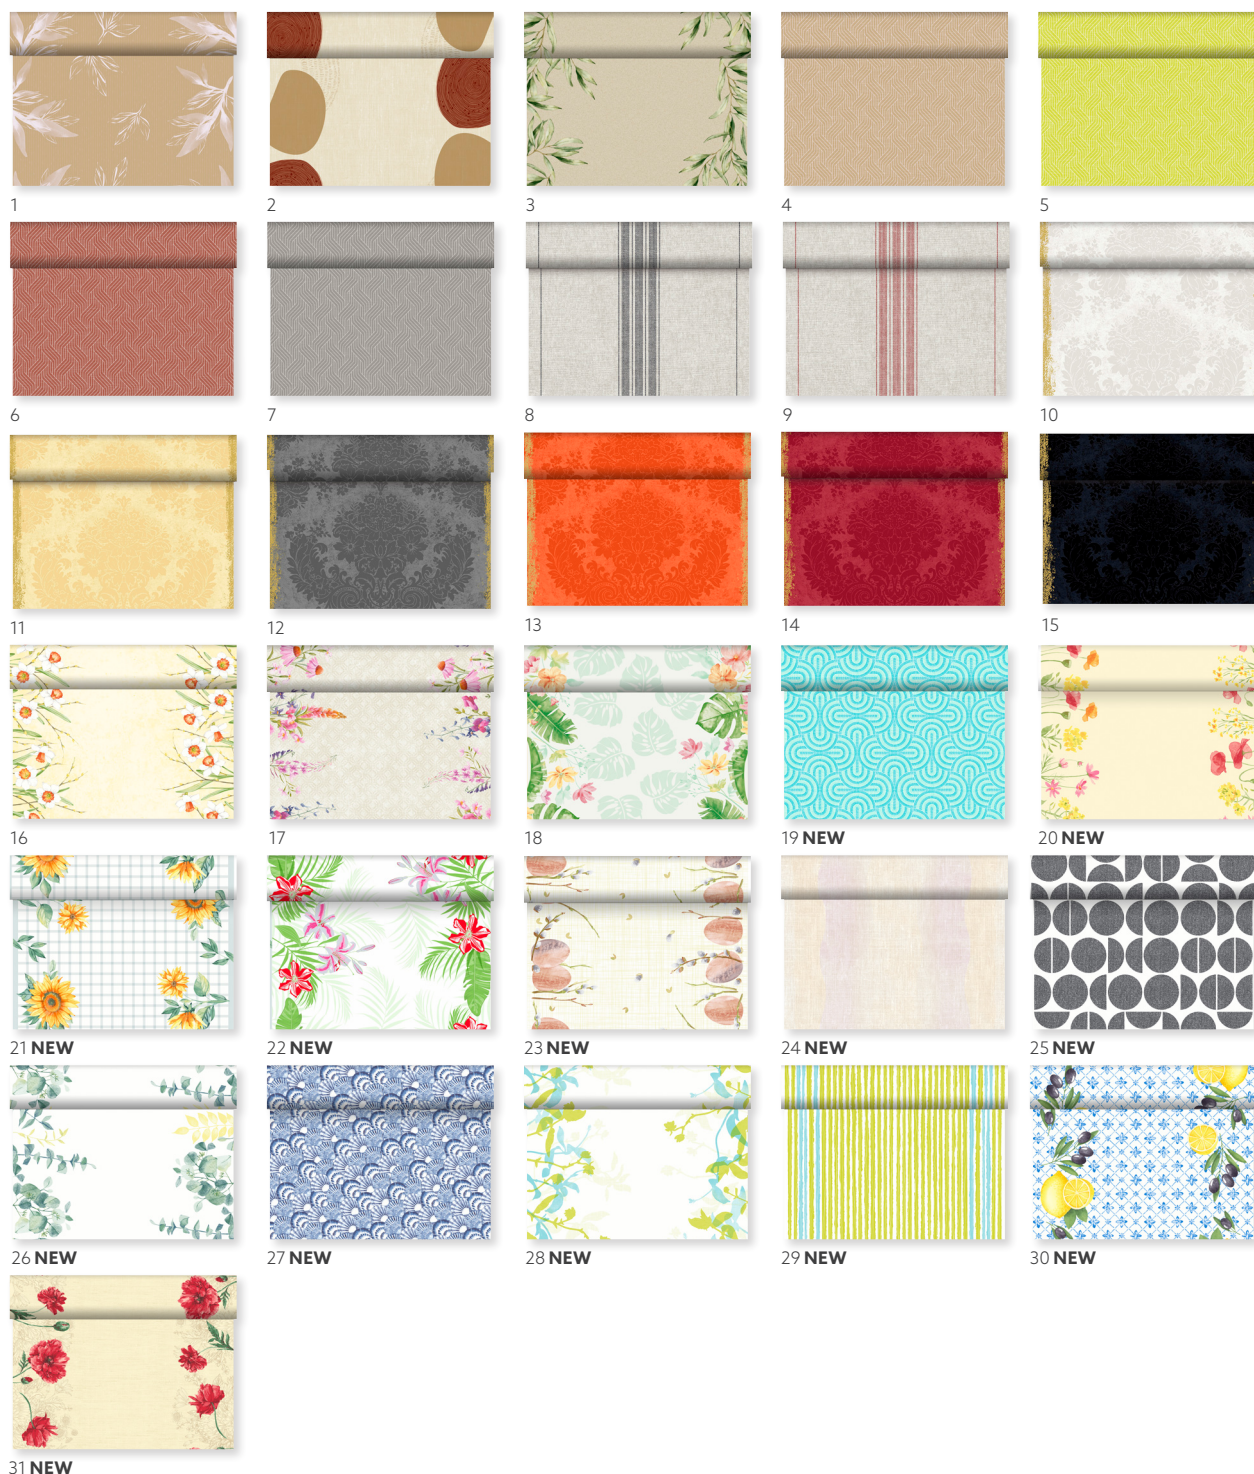

DUNICEL® TÊTE-À-TÊTE, 0,40 X 24 M

NO	ART.	DESCRIPTION	PACK		NO	ART.	DESCRIPTION	PACK	
1	199144	Eco Leaves	4 x 1	•	17	195839	Floret	4 x 1	•
2	195818	Earthy	4 x 1	•	18	195829	Tropical Garden	4 x 1	•
3	195808	Foliage	4 x 1	•	19	202428	Breeze Mint Blue	4 x 1	•
4	199147	Woven Ecoecho	4 x 1	•	20	202422	Poppy Field	4 x 1	•
5	199150	Woven Kiwi	4 x 1	•	21	202457	Sunflower Day	4 x 1	•
6	199152	Woven Earth Terra	4 x 1	•	22	202449	Tropical Lily	4 x 1	•
7	199154	Woven Granite Grey	4 x 1	•	23	202413	Willow Easter	4 x 1	•
8	186517	Cocina Black	4 x 1	•	24	202436	Serenity	4 x 1	•
9	186518	Cocina Bordeaux	4 x 1	•	25	202482	Shapes	4 x 1	•
10	183400	Royal White	4 x 1	•	26	202583	Spire	4 x 1	•
11	183401	Royal Cream	4 x 1	•	27	202538	Tide	4 x 1	•
12	183403	Royal Granite Grey	4 x 1	•	28	202562	Elise	4 x 1	•
13	199263	Royal Sun Orange	4 x 1	•	29	202555	Elise Stripes	4 x 1	•
14	183402	Royal Bordeaux	4 x 1	•	30	202473	Mediterranean	4 x 1	•
15	178296	Royal Black	4 x 1	•	31	202535	Monique	4 x 1	•
16	199138	Daffodil Joy	4 x 1	•