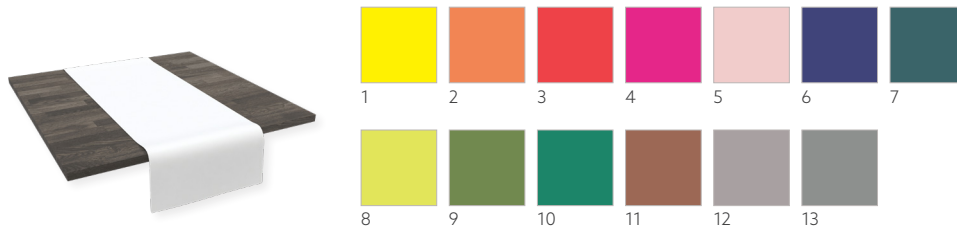

DUNICEL® TÊTE-À-TÊTE, 0,40 X 24 M

NO	ART.	DESCRIPTION	PACK		NO	ART.	DESCRIPTION	PACK	
1	183387	Yellow	4 x 1	•	8	183389	Kiwi	4 x 1	•
2	198817	Sun Orange	4 x 1	•	9	186366	Leaf Green	4 x 1	•
3	183388	Red	4 x 1	•	10	183386	Dark Green	4 x 1	•
4	183394	Fuchsia	4 x 1	•	11	198838	Earth Terra	4 x 1	•
5	183397	Mellow Rose	4 x 1	•	12	183382	Greige	4 x 1	•
6	183392	Dark Blue	4 x 1	•	13	183391	Granite Grey	4 x 1	•
7	186364	Ocean Teal	4 x 1	•