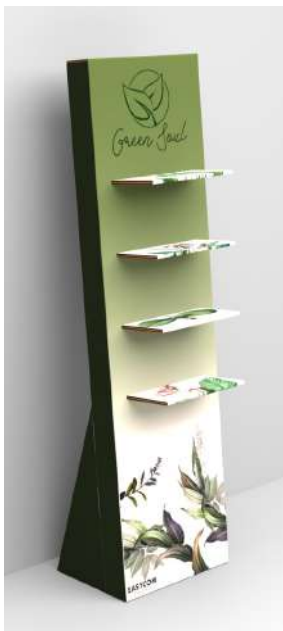

BARCELONA

Material: Cartone onda EB ☐ ☐

Thk: 4.5mm

Size: 41cm. 45cm. 145cm

Weight: ??kg

#EDTCBBCN

#EDTCBCN